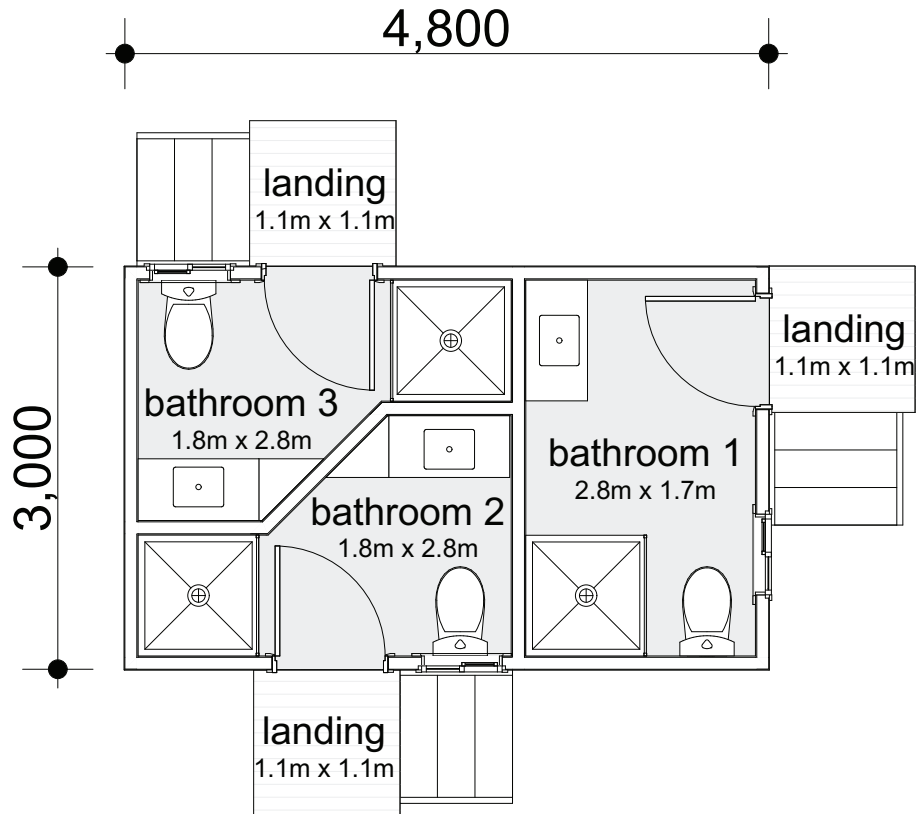

EA3A

3 🚿 | 3 🚽

Modules:	1
Length:	4.8m
Width:	3m

Get in touch

We would be delighted to collaborate with you and exchange ideas for your upcoming project:

T: (02) 6773 8567 E: sales@uniplangroup.co

www.uniplangroup.com.au