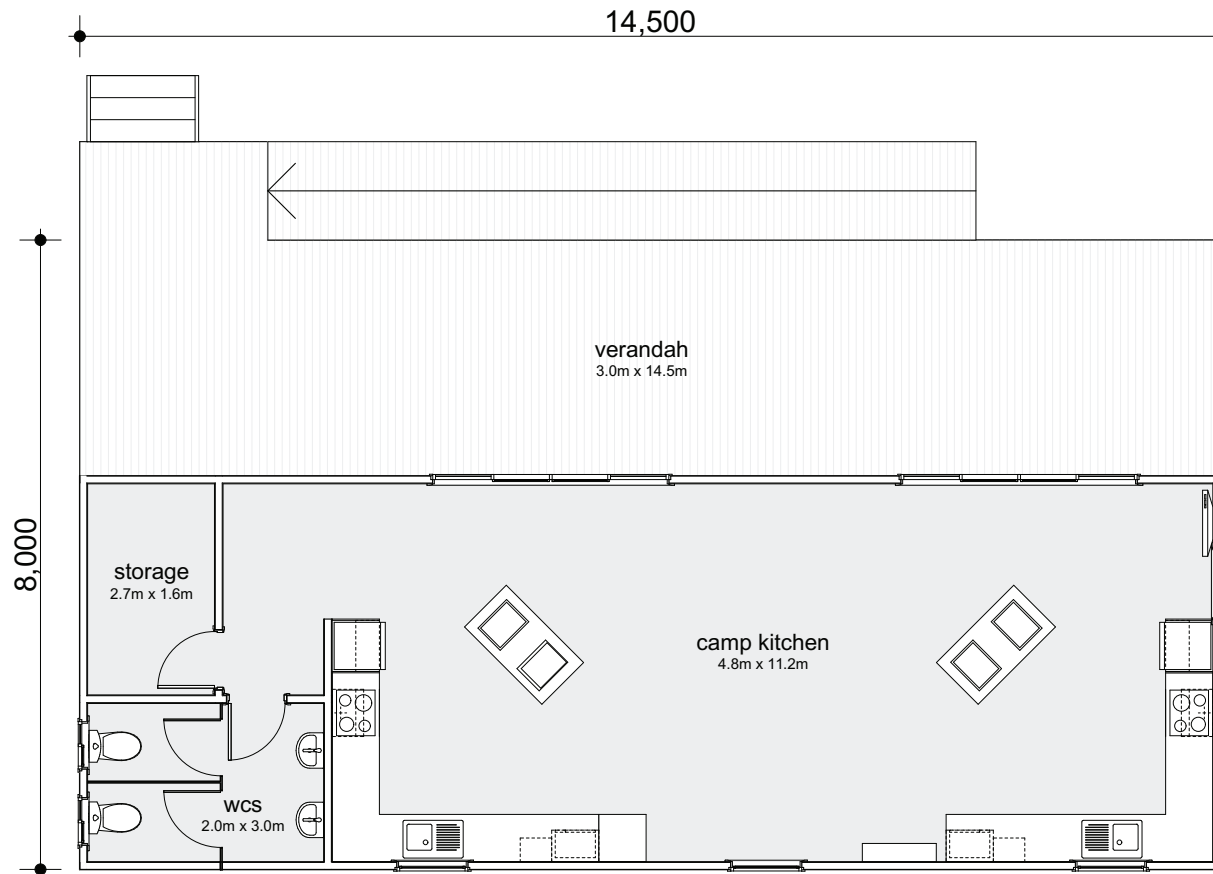

CKC_A

2 

Modules:	1
Length:	14.5m
Width:	8m

Get in touch

We would be delighted to collaborate with you and exchange ideas for your upcoming project:

T: (02) 6773 8567 E: sales@uniplangroup.co

www.uniplangroup.com.au