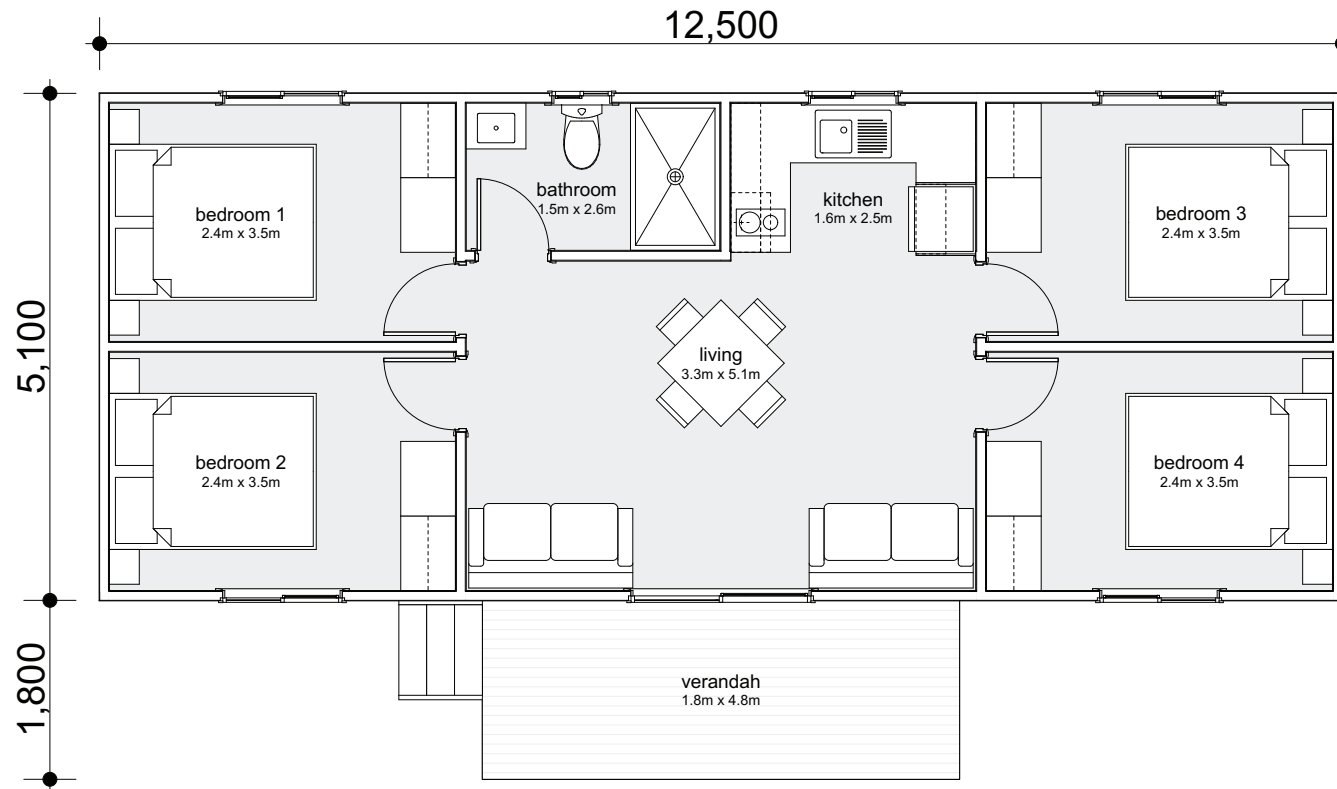

4 BEDROOM CABIN

TC4A

4  | 1  | 1 

We designed this cabin to cater for school excursions and workers' accommodation. Offering four bedrooms and a communal bathroom, the cabin features a generous living and dining area to cater for large groups.

Cabin Area

Modules:	1
Total Area:	63.75m ²
Living:	16.83m ²
Verandah:	9m ²
Length:	12.5m
Width:	5.1m

Get in touch

We would be delighted to collaborate with you and exchange ideas for your upcoming project: