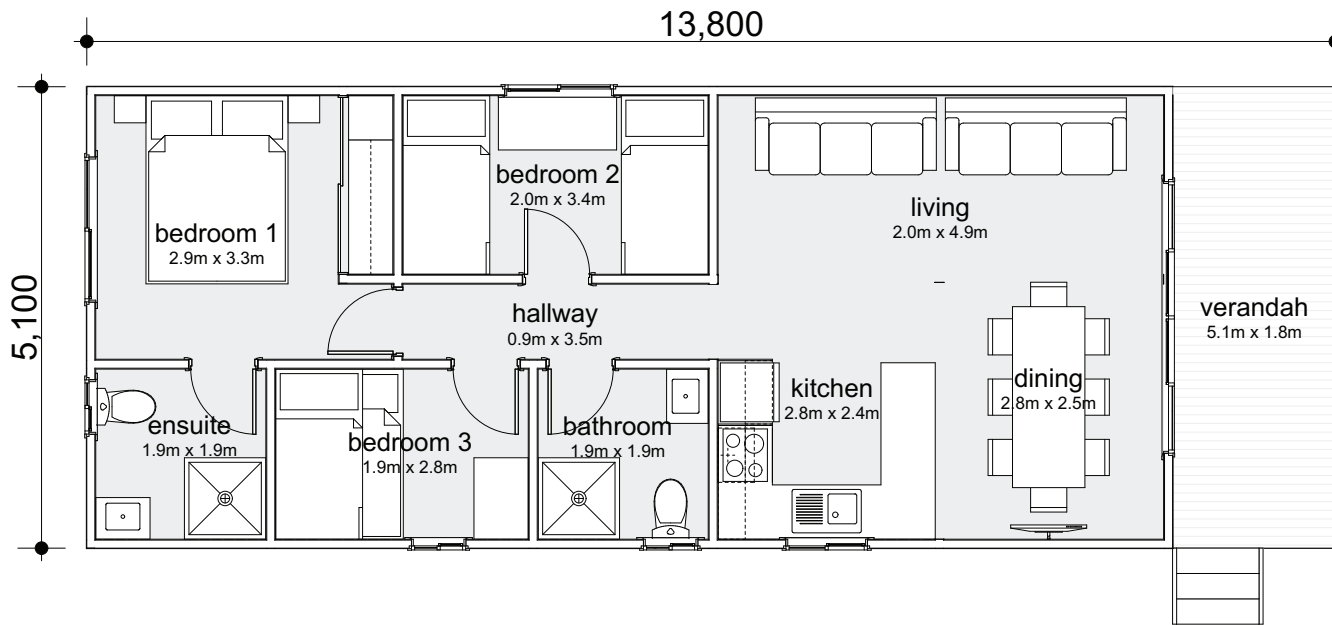

3 BEDROOM CABIN

TC3E

3 | 2 | 2

This two-bedroom cabin sleeps up to four people and offers the perfect getaway, with a large dining and living area, cooking facilities and bathroom.

Cabin Area

Modules:	1
Total Area:	61.2m ²
Living:	7.8m ²
Verandah:	9.18m ²
Length:	13.8m
Width:	5.1m