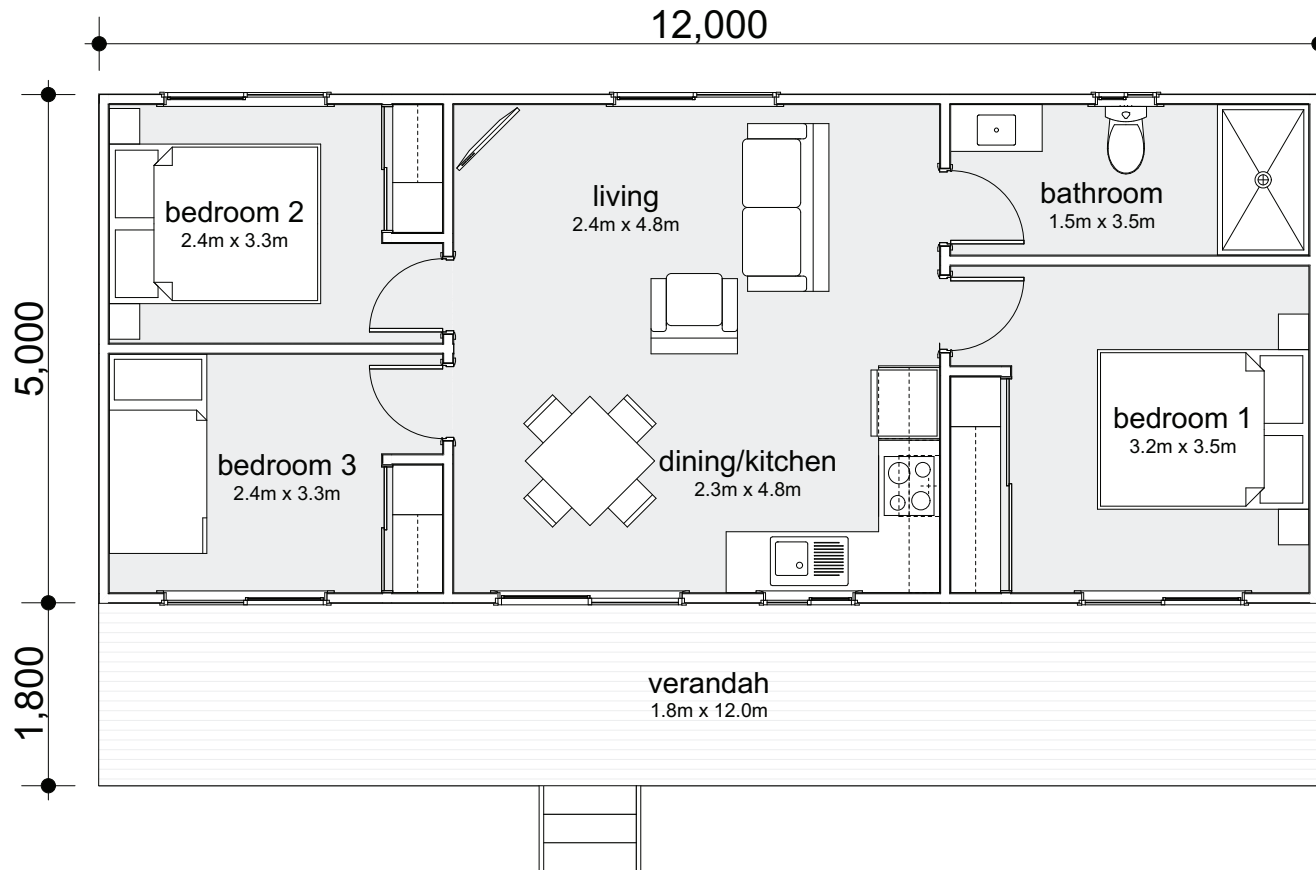

3 BEDROOM CABIN

TC3C

3 | 1 | 1

This budget-friendly three-bedroom cabin features shared bathroom facilities and built-in robes for each room. There's also a large front verandah for families to enjoy time together outdoors.

Cabin Area

Modules:	1
Total Area:	60m ²
Living:	11.5m ²
Verandah:	21.6m ²
Length:	12.0m
Width:	6.8m

Get in touch

We would be delighted to collaborate with you and exchange ideas for your upcoming project: