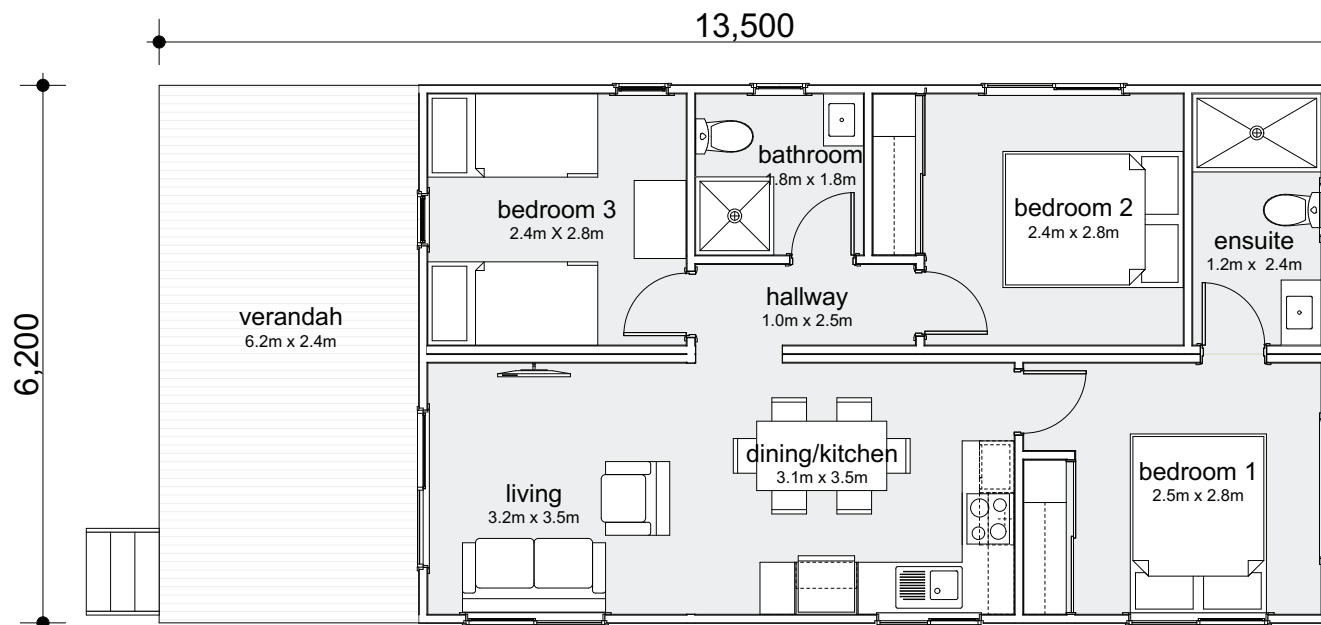

3 BEDROOM CABIN

TC3A

3  | 2  | 2 

This generous three-bedroom cabin is perfect for extended stays and large families. The cabin sleeps up to ten people and features one shared bathroom and an ensuite for the main bedroom, with a large front verandah.

Cabin Area

Modules:	2
Total Area:	68m ²
Living:	11m ²
Verandah:	14.8m ²
Length:	13.5m
Width:	6.2m

Get in touch

We would be delighted to collaborate with you and exchange ideas for your upcoming project:

T: (02) 6773 8567 E: sales@uniplangroup.co