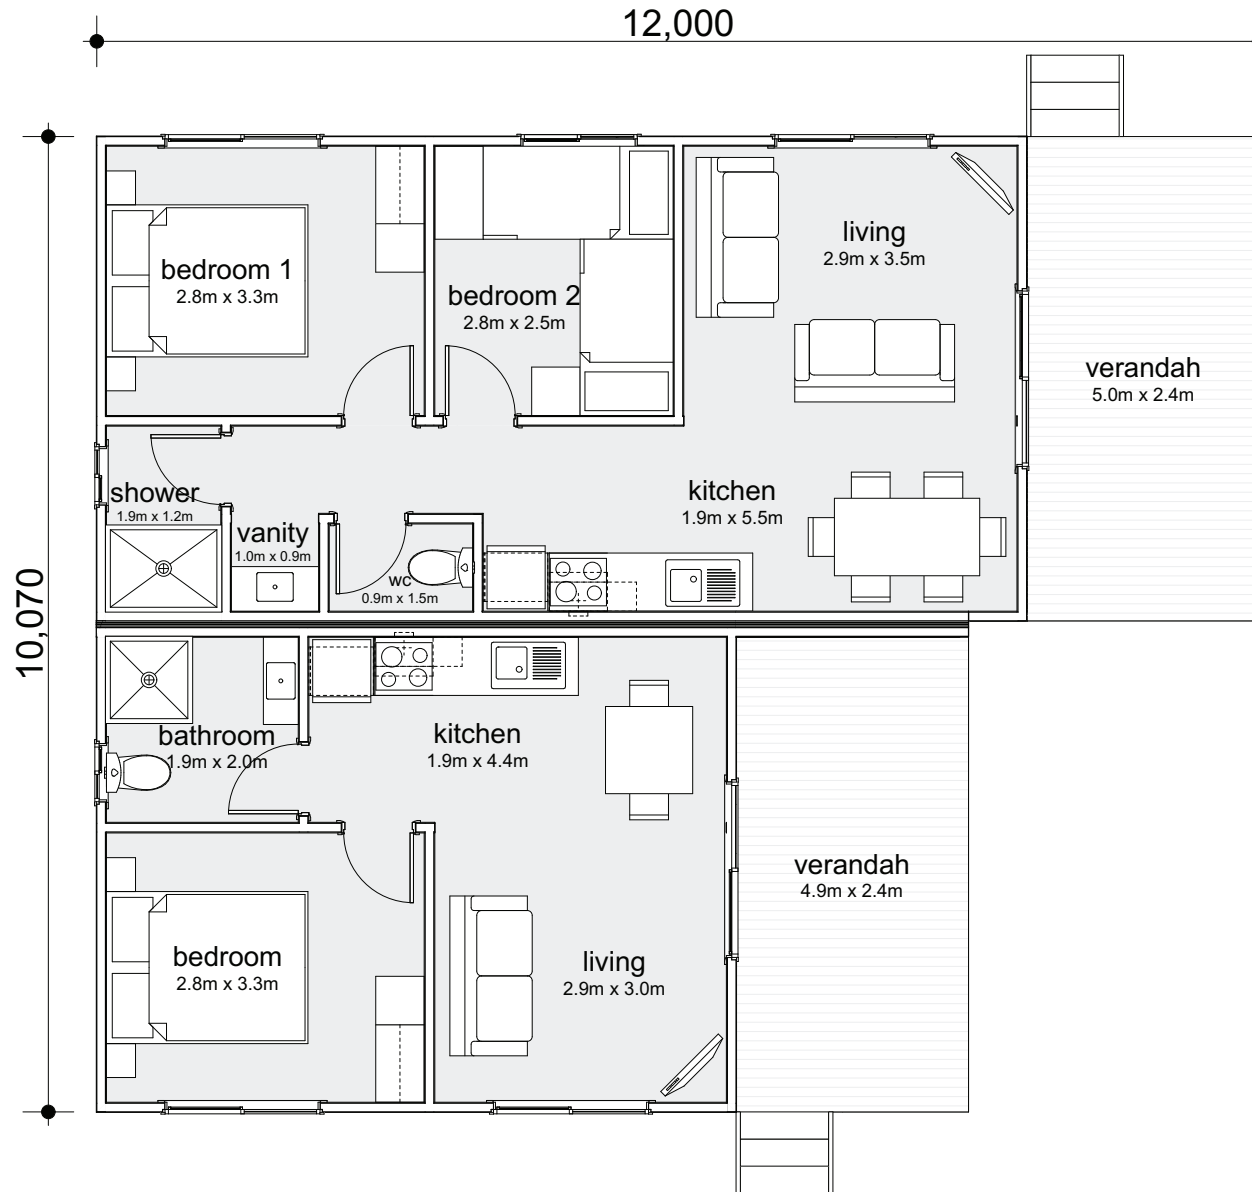

2 BEDROOM CABIN

TC2I_DUPLEX

2 | 1 | 1

Made for corner sites or smaller sites, this duplex sleeps up to 12 people, providing options for families, couples, solo or worker accommodation.

Cabin Area

Modules:	2
Total Area:	99.24m ²
Living:	79.38m ²
Verandah:	18.85m ²
Length:	12.0m
Width:	10.07m