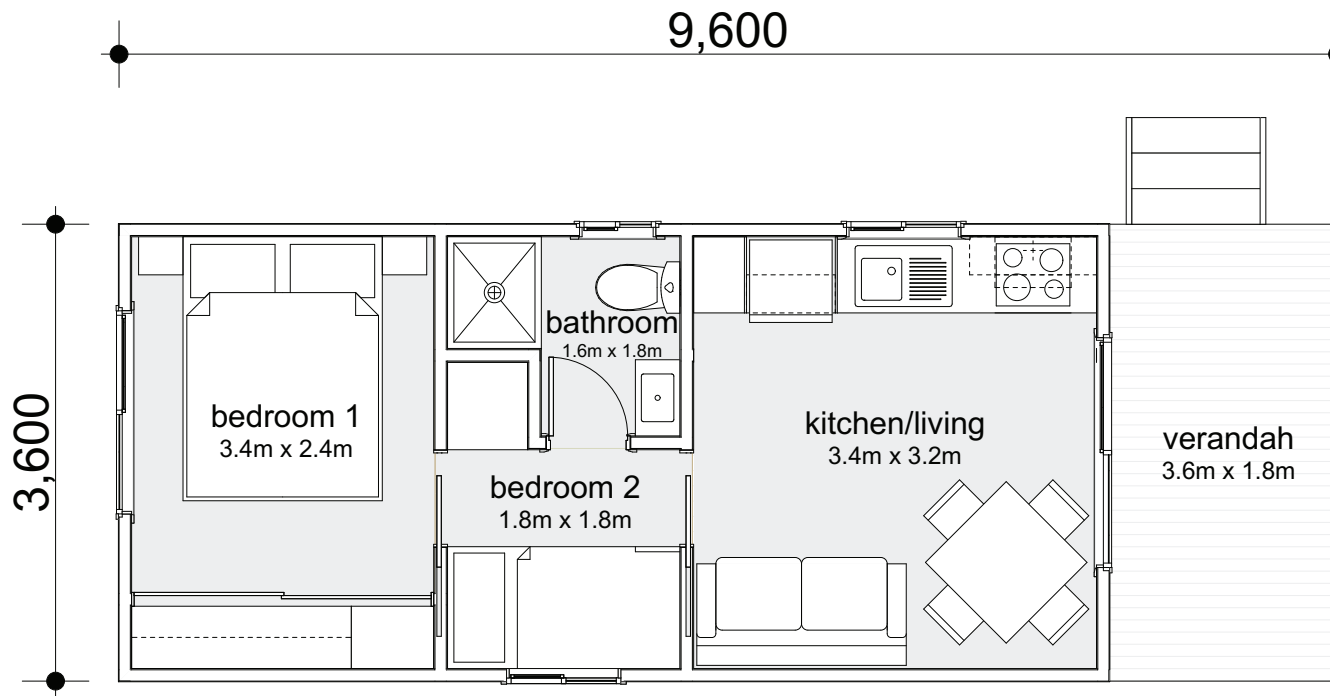

2 BEDROOM CABIN

TC2D

2 | 1 | 1

This compact two-bedroom cabin capitalises on space-saving options to ensure there are no wasted areas. A full kitchenette make it great for overnight and longer stays.

Cabin Area

Modules:	1
Total Area:	34.56m ²
Living:	10.88m ²
Verandah:	6.48m ²
Length:	9.6m
Width:	3.6m

Get in touch

We would be delighted to collaborate with you and exchange ideas for your upcoming project:

T: (02) 6773 8567 E: sales@uniplangroup.co