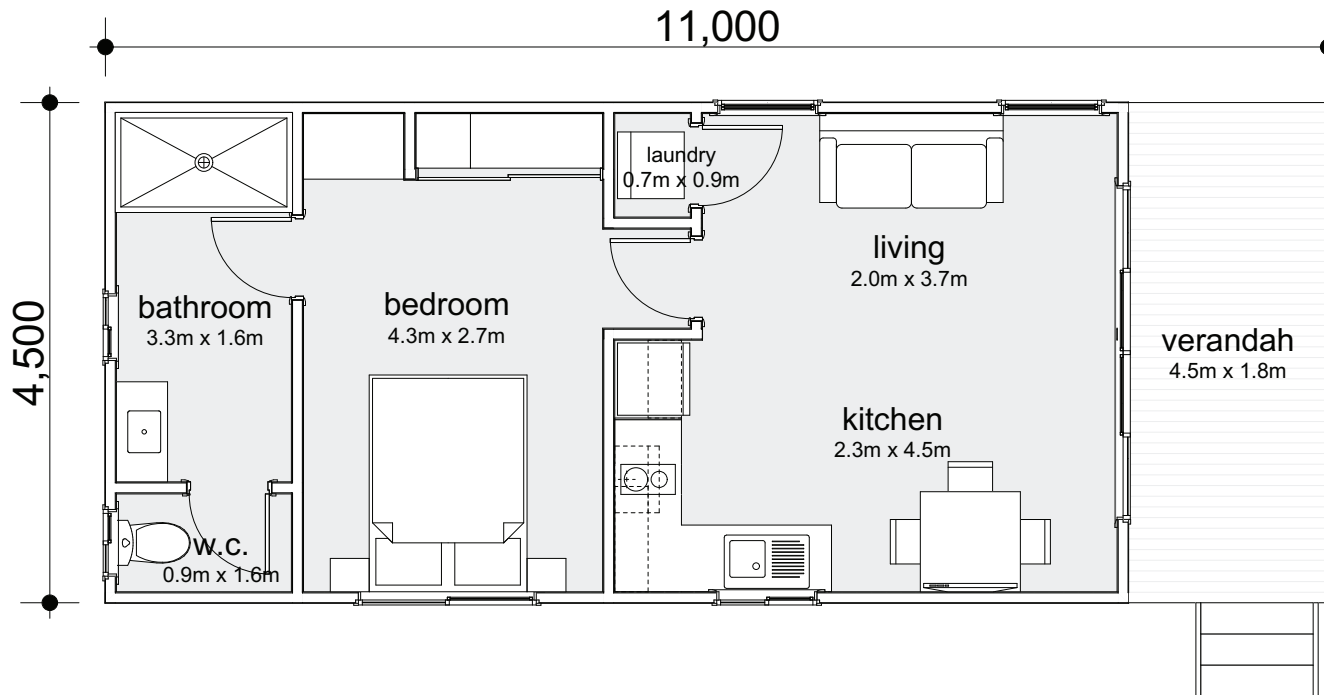

1 BEDROOM CABIN

TC1F

1 | 1 | 1

A perfect cabin for couples or small families for longer stays, with facilities like washing and linen storage. There's plenty of space to relax inside and a roomy outdoor entertaining area.

Cabin Area

Modules:	1
Total Area:	49.5m ²
Living:	17.75m ²
Verandah:	8.1m ²
Length:	11.00m
Width:	4.50m

Get in touch

We would be delighted to collaborate with you and exchange ideas for your upcoming project: