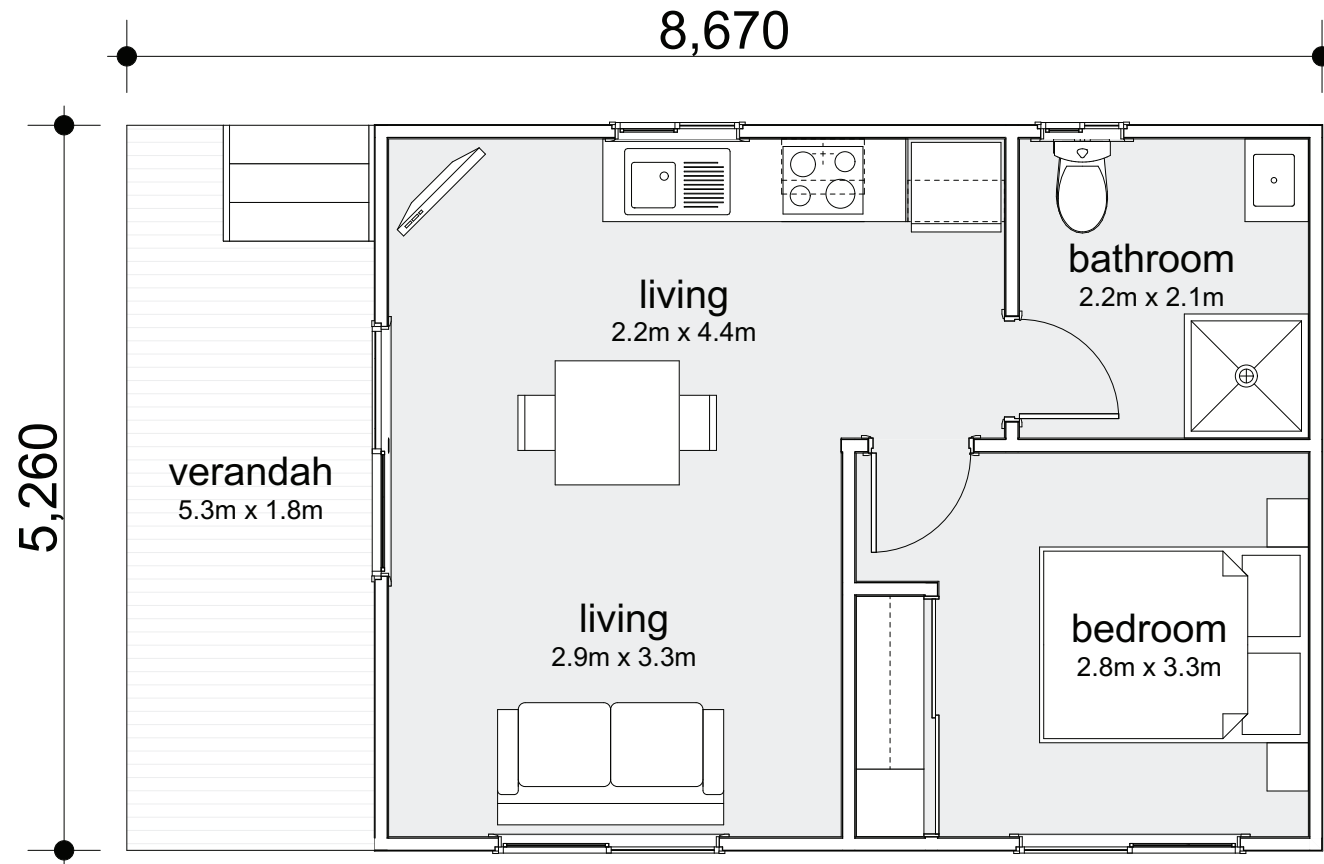

1 BEDROOM CABIN

TC1C

1 | 1 | 1

The layout of this spacious, one-bedroom cabin makes it perfect for an extended stay for two people. It comprises a large living area, kitchen, separate bathroom, and front verandah.

Cabin Area

Modules:	1
Total Area:	44m ²
Living:	19m ²
Verandah:	9.5m ²
Length:	8.67m
Width:	5.26m

Get in touch

We would be delighted to collaborate with you and exchange ideas for your upcoming project:

T: (02) 6773 8567 E: sales@uniplangroup.co