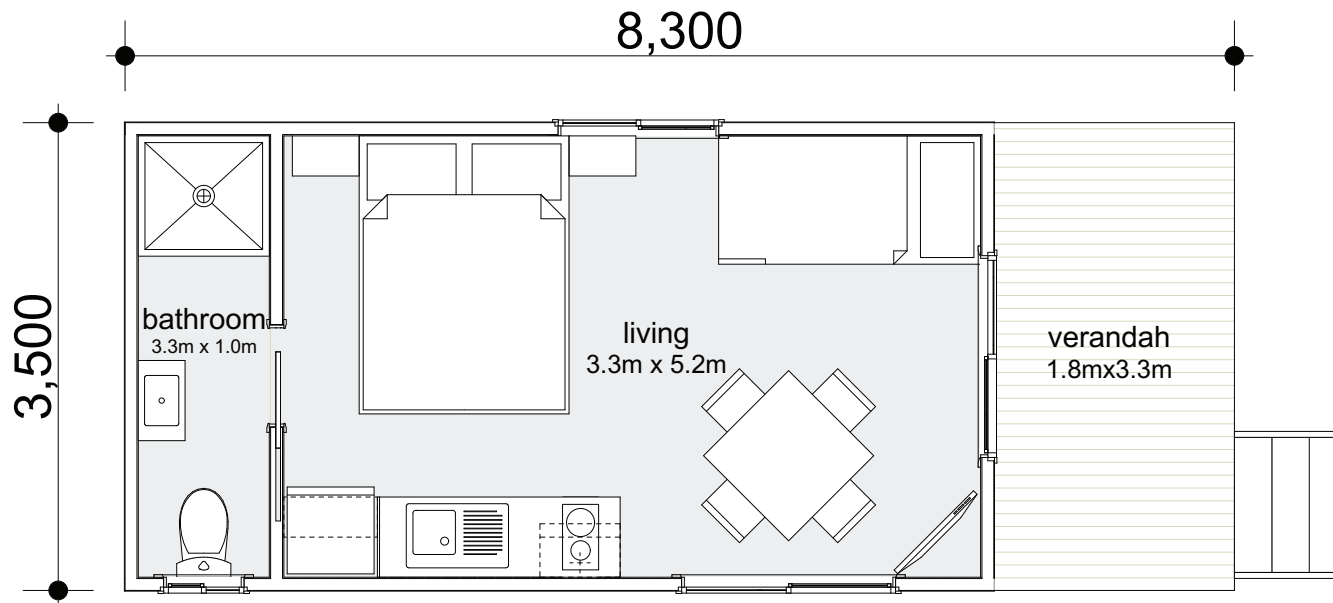

1 BEDROOM CABIN

TC1A

1  | 1  | 1 

This simple studio cabin includes a kitchenette with cooking facilities, a compact bathroom, and a front verandah. Perfect for overnight visitors or workers.

Cabin Area

Modules:	1
Total Area:	29.05m ²
Living:	17.1m ²
Verandah:	5.9m ²
Length:	8.3m
Width:	3.5m