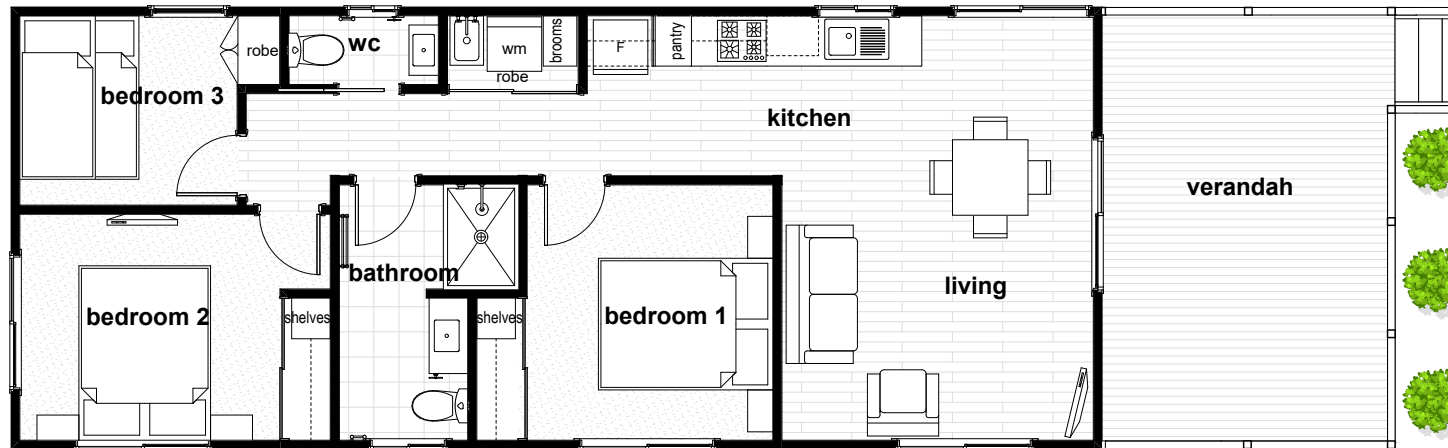

3 BEDROOM CABIN

TC3J

3  | 1  | 2 

Modules	1
Total Area	86.79m ²
Living	68.38m ²
Verandah	18.41m
Length	16.5m
Width	5.26m