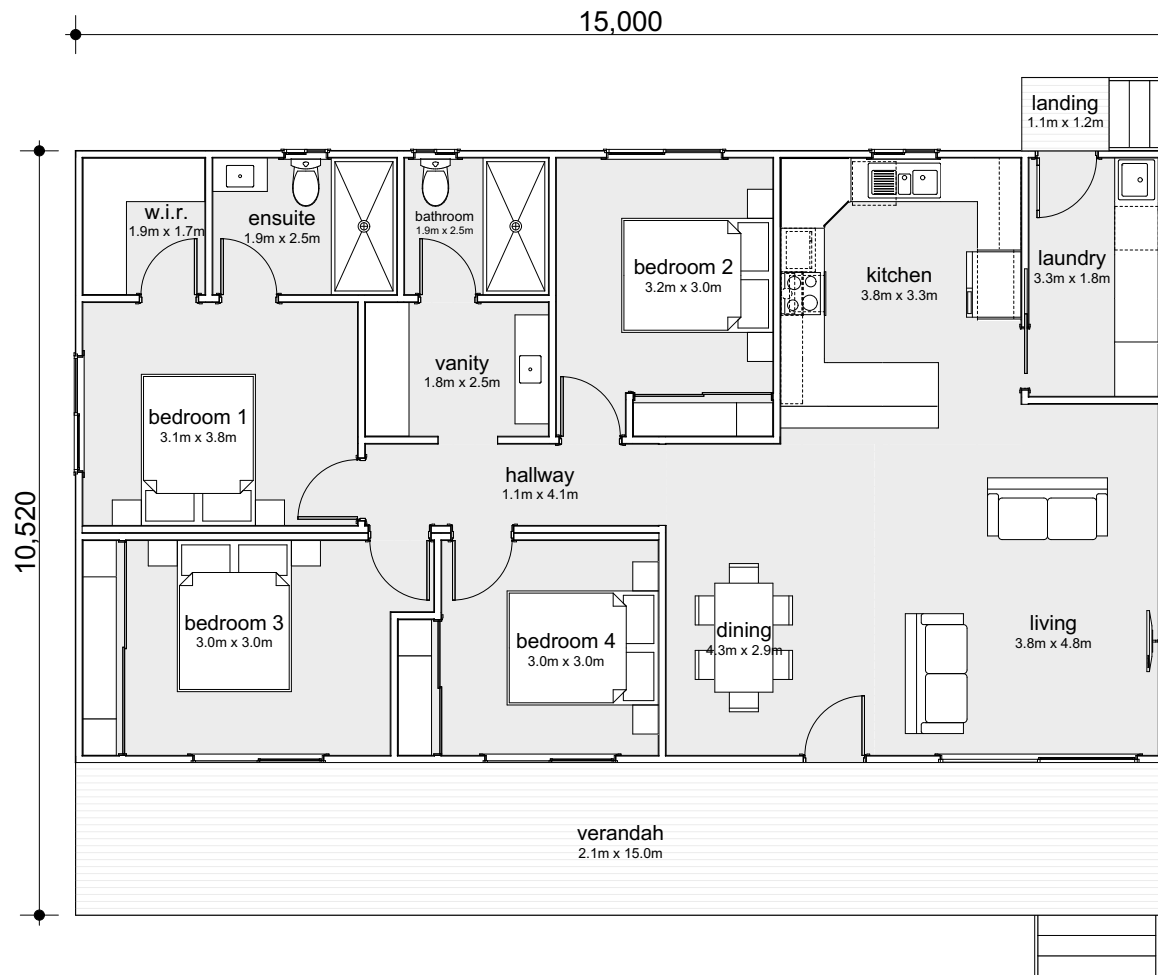

Soudan

4  | 2  | 2 

This generously proportioned four-bedroom home offers ample space for the entire family. The Soudan boasts a generous laundry area and room to accommodate all the kids.

Home Area

Floor Area:	128.8m ²
Verandah Area:	31.5m ²