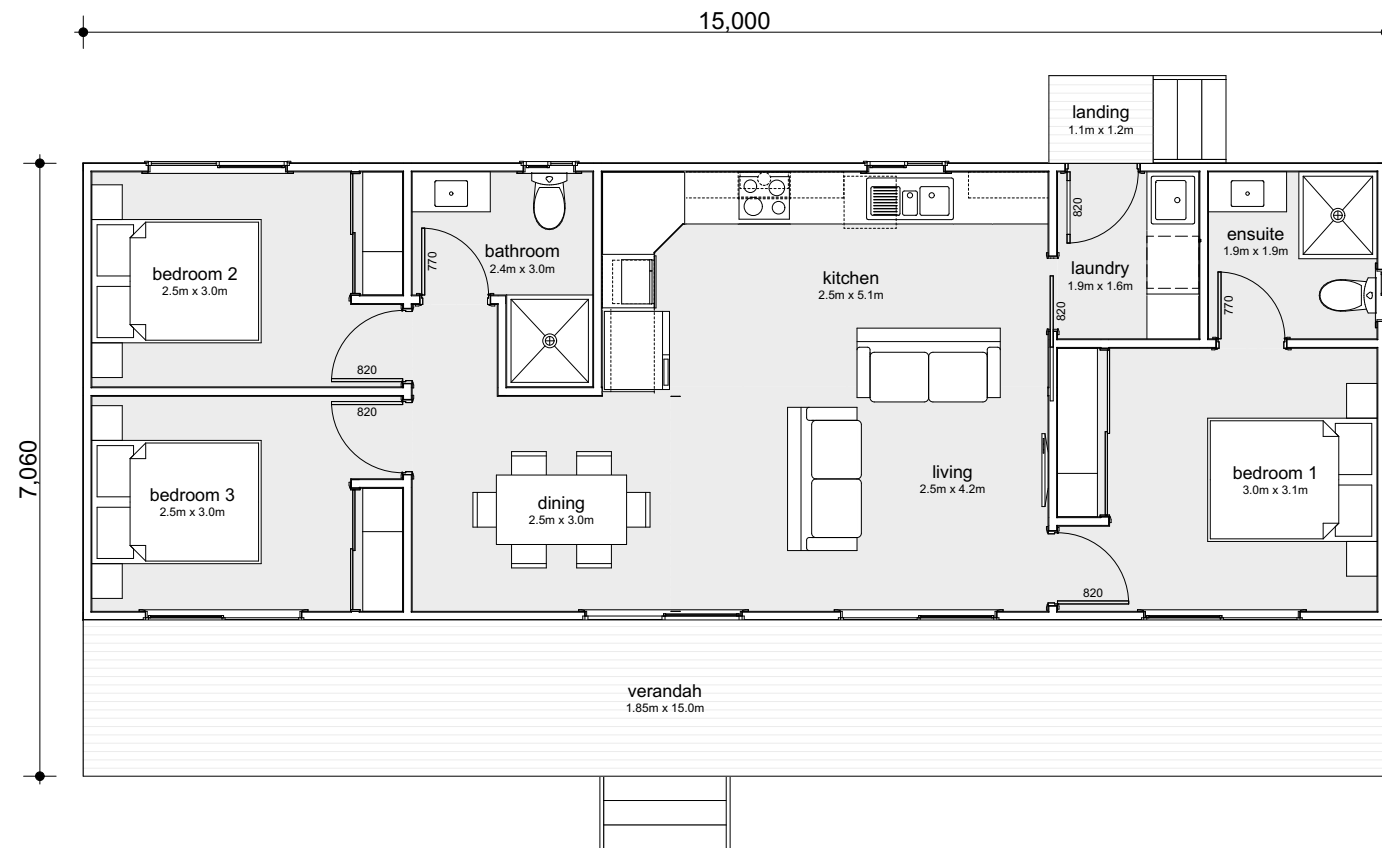

Booralong

3  | 2  | 2 

Booralong is perfect for first home buyers, young couples and small families, offering a comfortable living space, two bathrooms and an inviting open-plan layout.

Home Area

Floor Area:	79.5m ²
Verandah Area:	27.0m ²