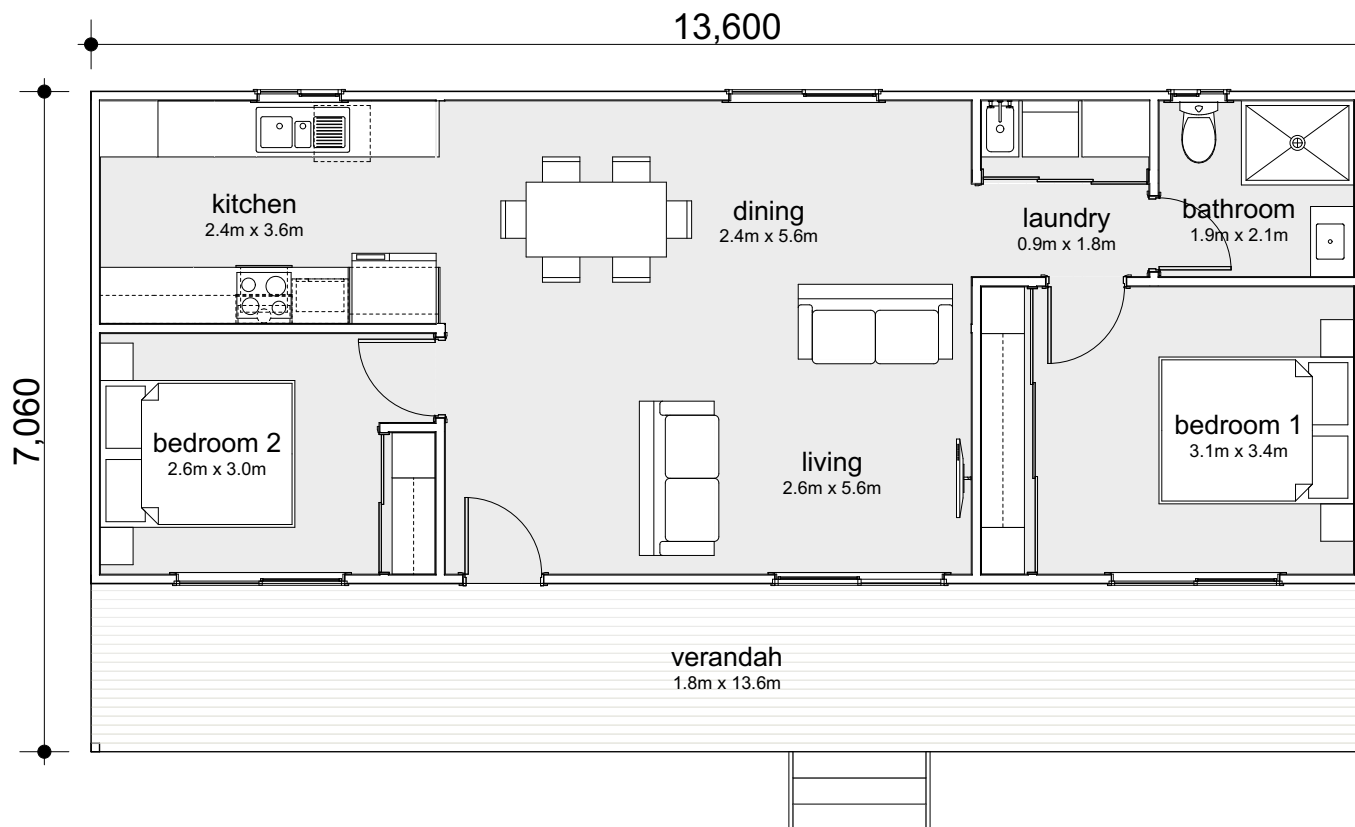

Arundel

2  | 1  | 1 

One of our newest designs, Arundel, features a galley kitchen with ample space for culinary adventures. This functional two-bedroom home offers generous room for downsizers, striking the perfect balance between practicality and comfort.

Home Area

| | |
|----------------|--------------------|
| Floor Area: | 71.5m ² |
| Verandah Area: | 24.5m ² |

UNIPLAN GROUP

MODULAR - THE SMARTER WAY TO BUILD

Facade Options:

Get in touch

We would be delighted to collaborate with you and exchange ideas for your upcoming project: