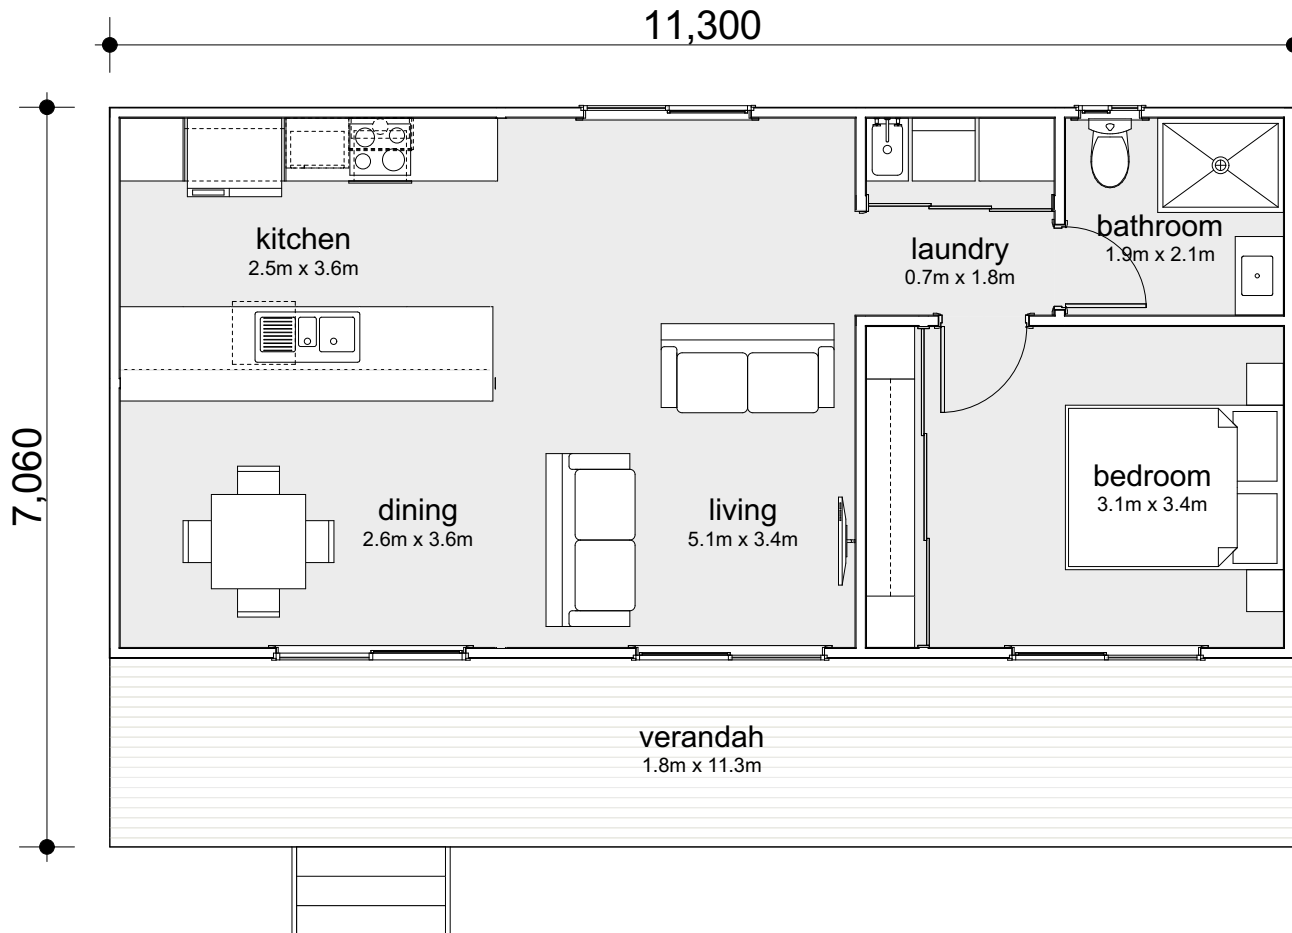

Abbott

This cosy retreat offers exceptional comfort. With one bedroom, open-plan living and a spacious deck, it's the perfect choice for a granny flat.

Home Area

Floor Area:	59.9m ²
Verandah Area:	20.3m ²