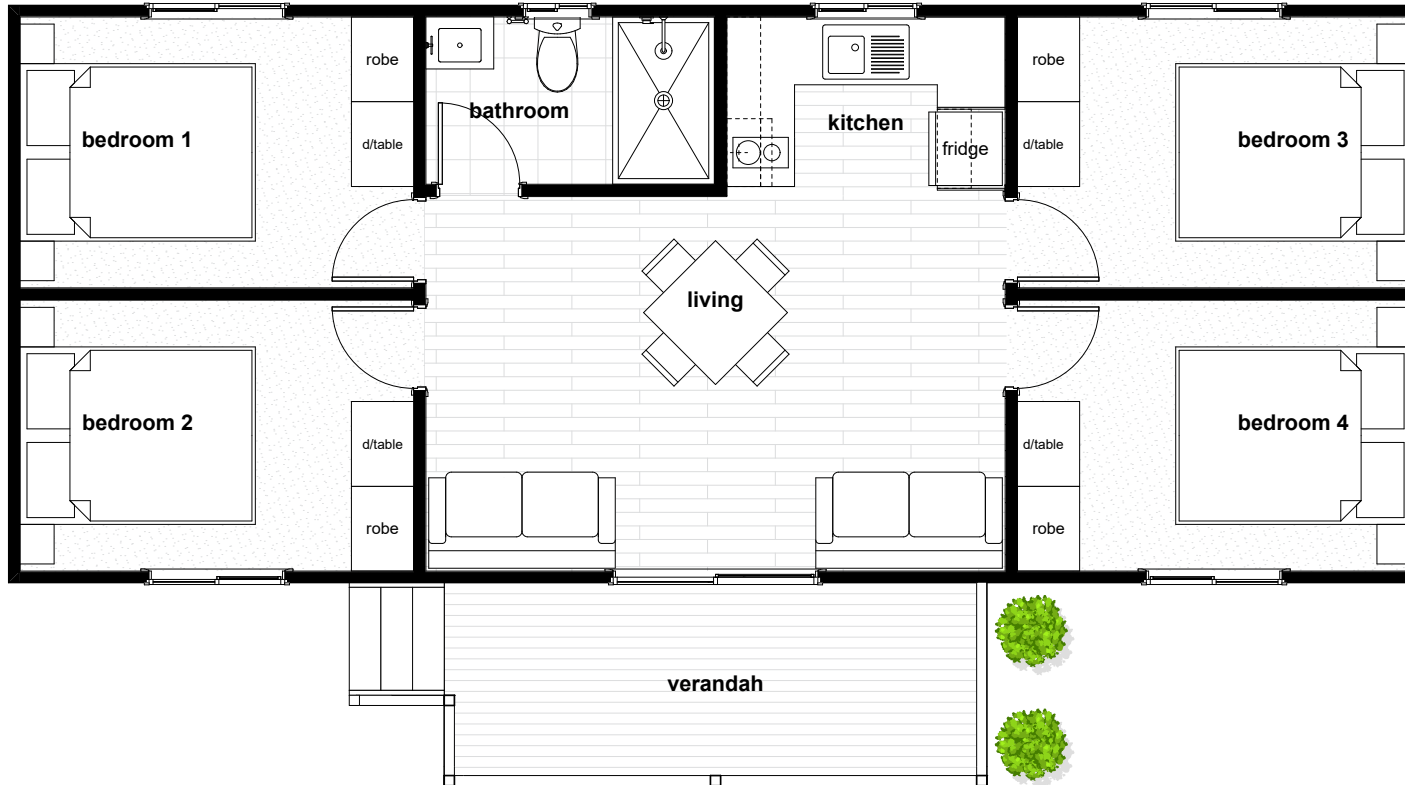

4 BEDROOM CABIN

TC4A

4  | 1  | 1 

Modules	1
Total Area	63.75m ²
Living	54.75m ²
Verandah	9m
Length	12.5m
Width	5.1m