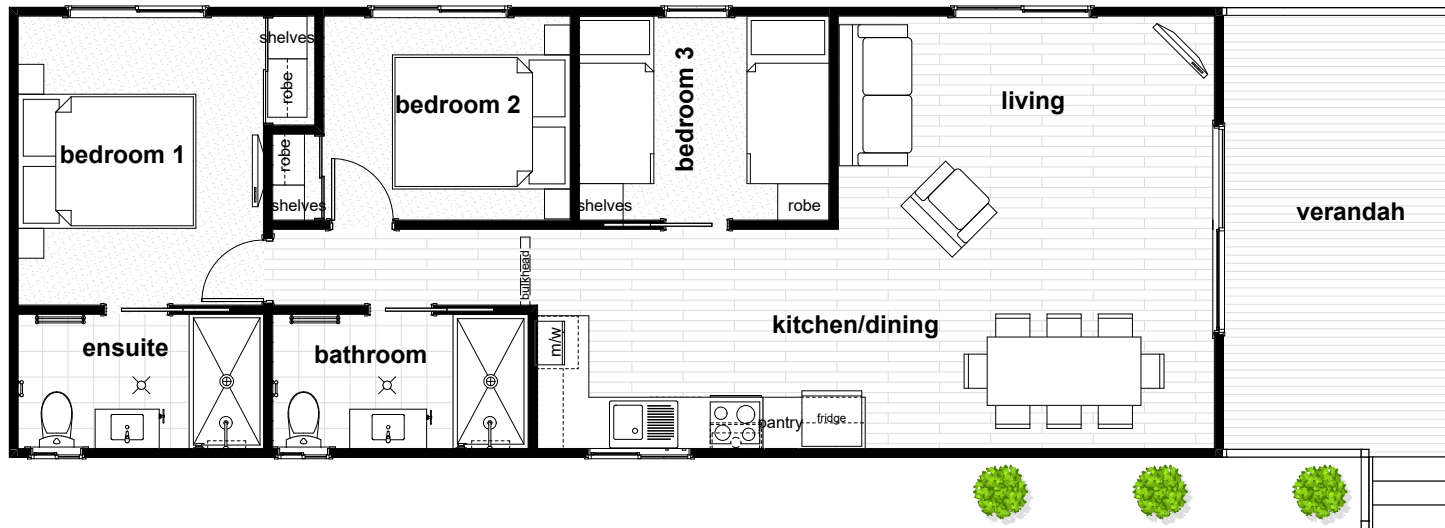

3 BEDROOM CABIN

TC3I

3  | 2  | 2 

Modules	1
Total Area	89.42m ²
Living	74.7m ²
Verandah	14.72m
Length	17.0m
Width	5.26m