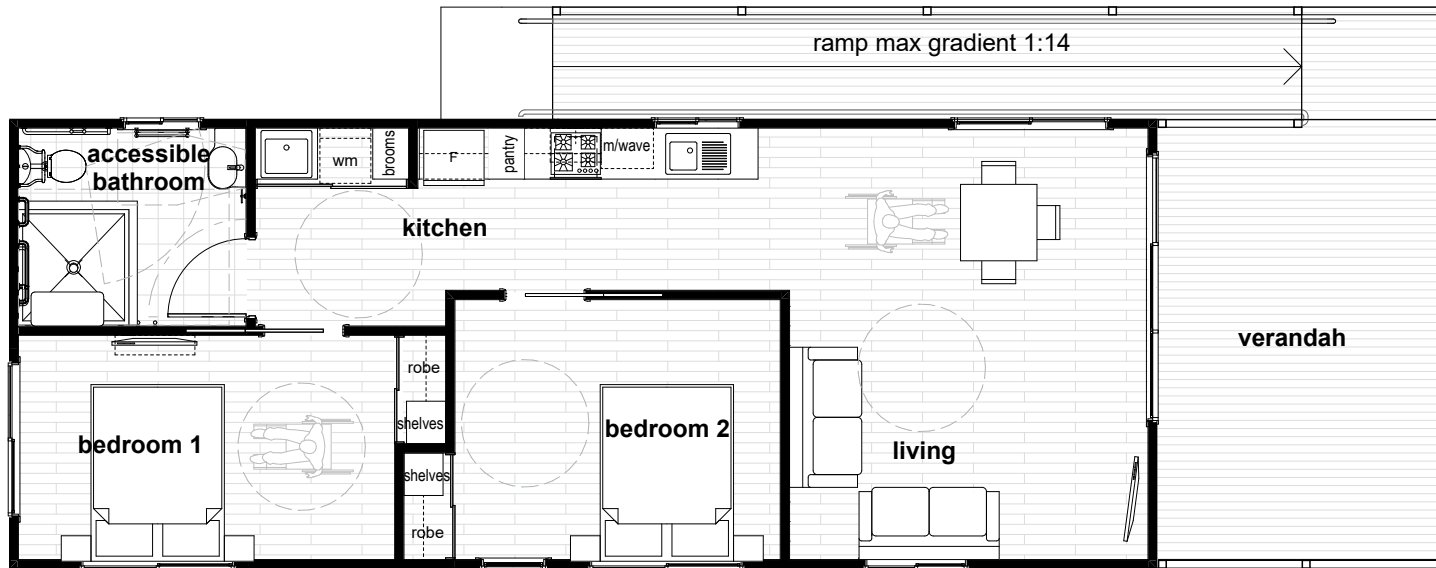

2 BEDROOM CABIN

TC2P_A

2  | 1  | 1 

Modules	1
Total Area	89.76m ²
Living	71.28m ²
Verandah	18.48m
Length	17m
Width	5.28m