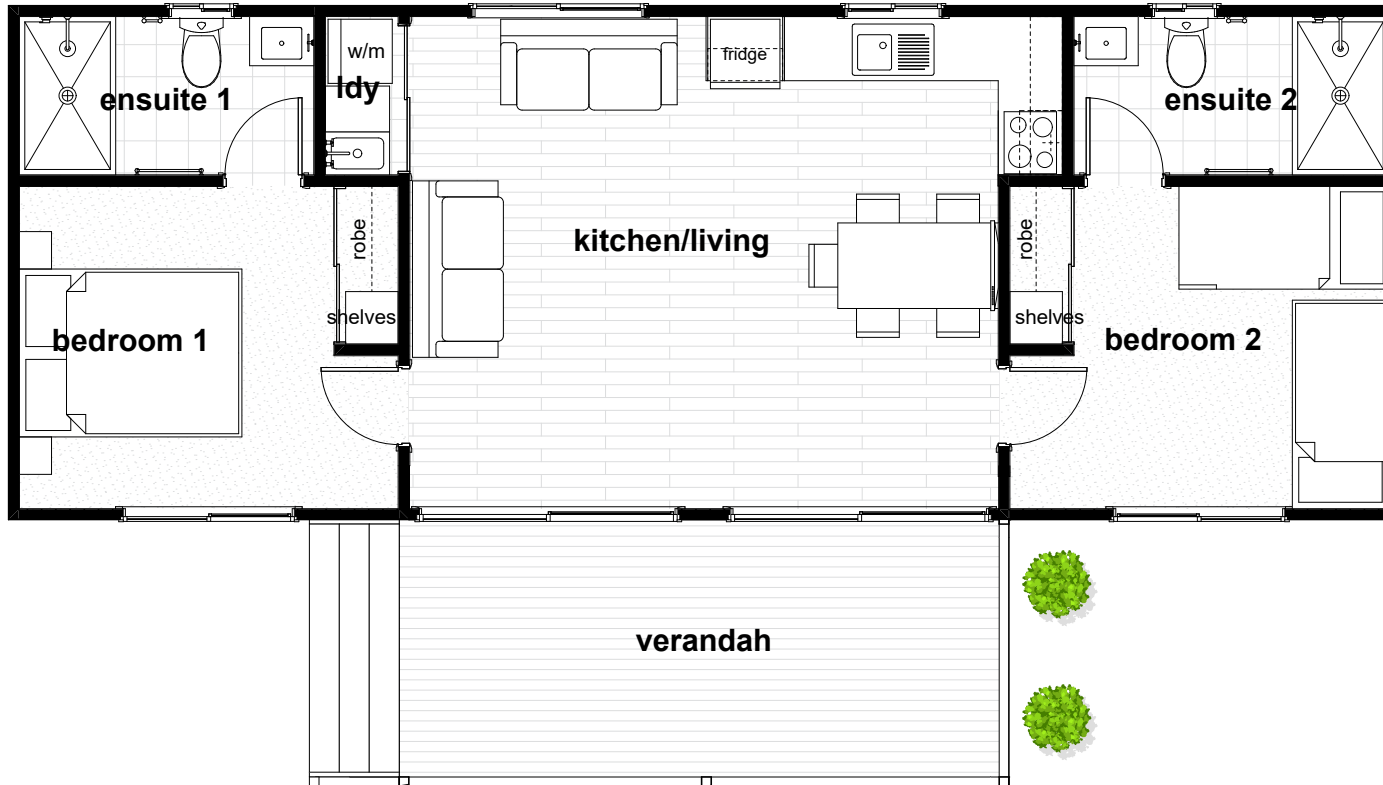

2 BEDROOM CABIN

TC2J

2  | 1  | 1 

Modules	1
Total Area	76.42m ²
Living	62.40m ²
Verandah	13.80m
Length	13.0m
Width	7.3m