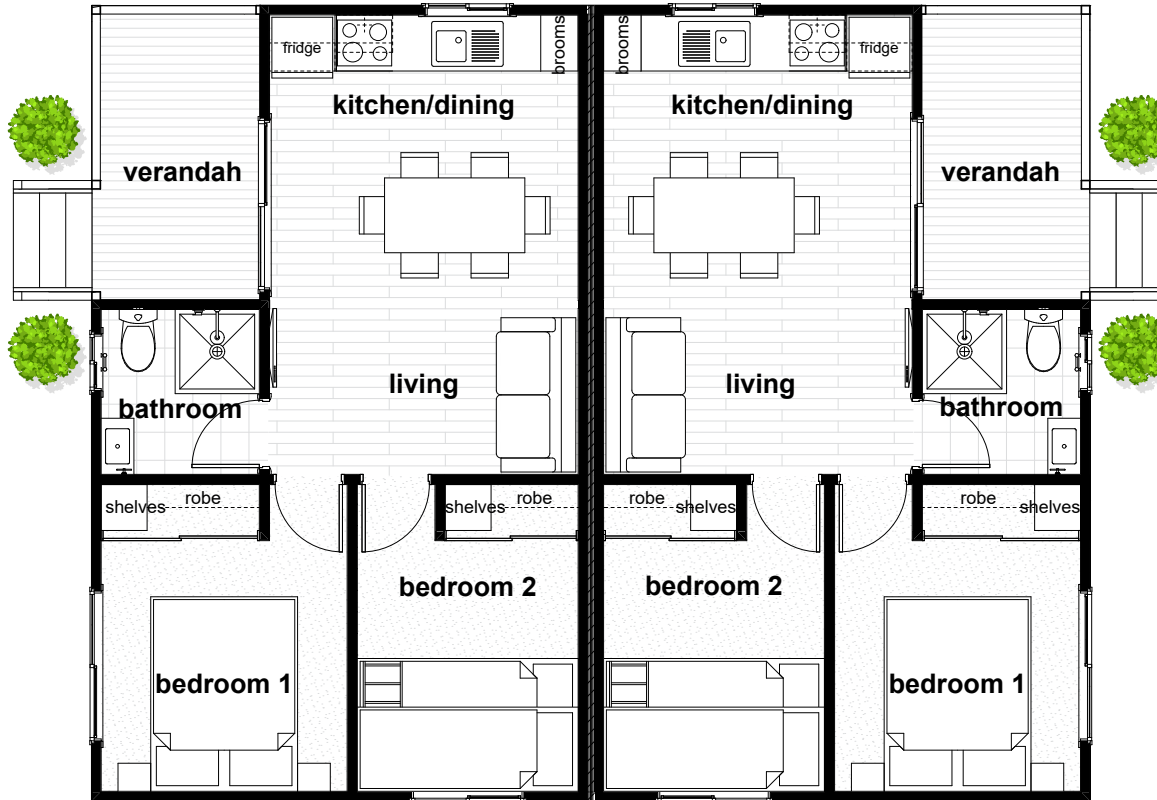

2 BEDROOM CABIN

TC2F_DUPLEX

4  | 2  | 2 

Modules	1
Total Area	90.70m ²
Living	79.99m ²
Verandah	10.71m
Length	10.67m
Width	8.5m