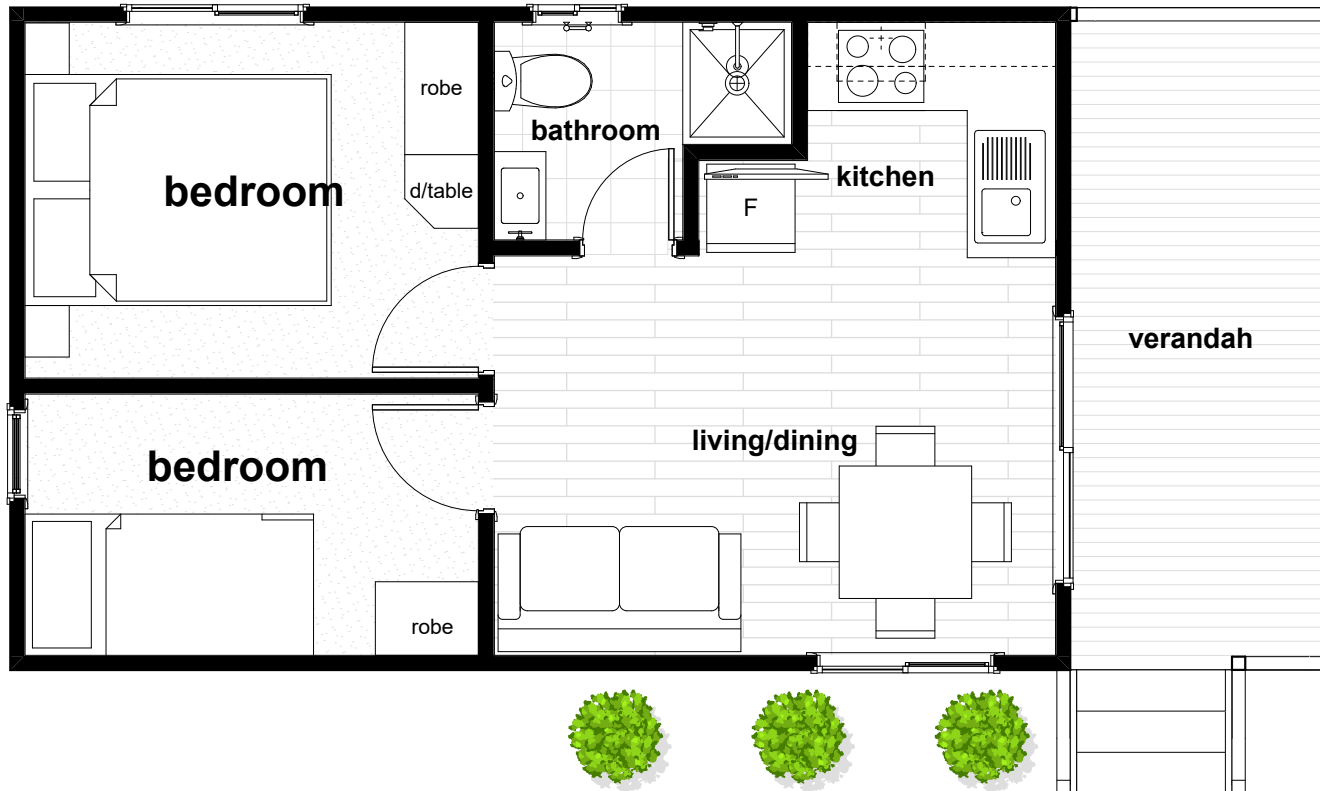

2 BEDROOM CABIN

TC2B

2  | 1  | 1 

Modules	1
Total Area	40.5m ²
Living	38.7m ²
Verandah	8.1m
Length	9.0m
Width	4.5m