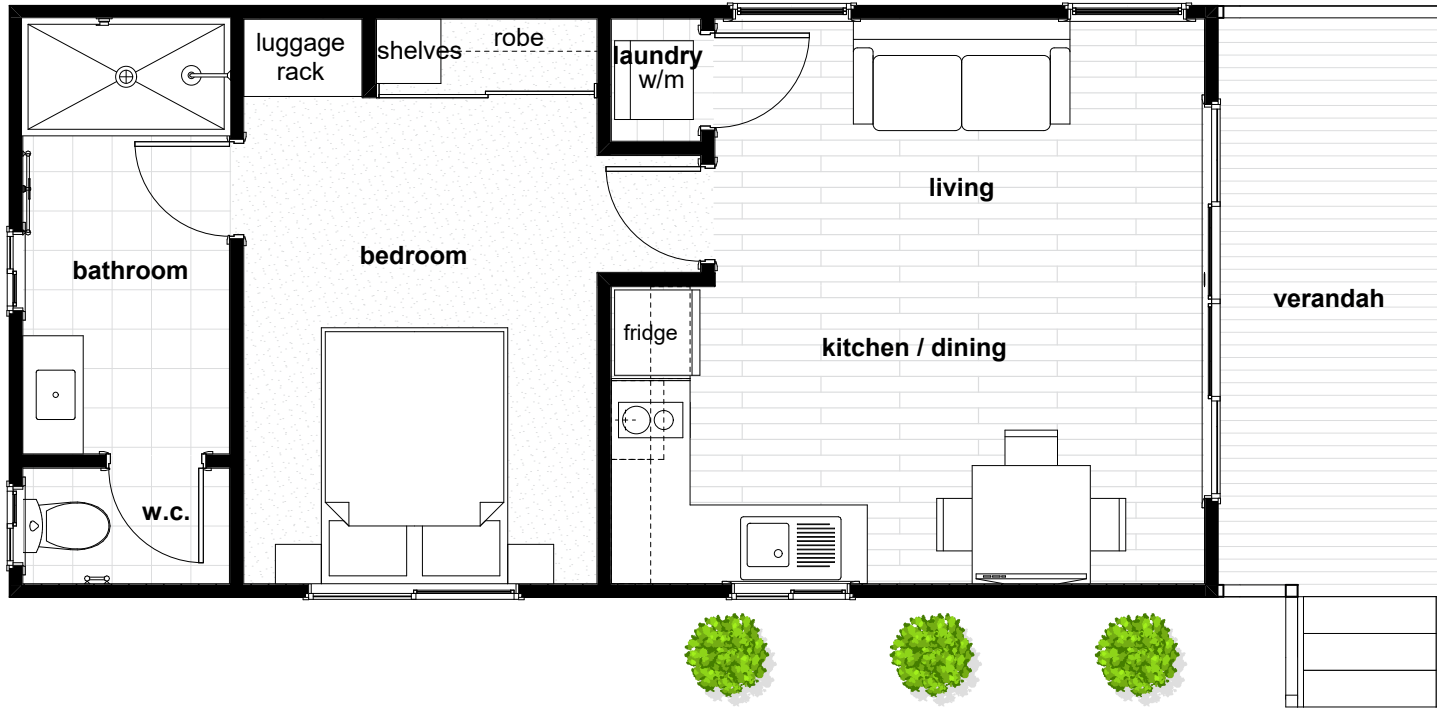

1 BEDROOM CABIN

TC1F

1  | 1  | 1 

Modules	1
Total Area	49.5m ²
Living	41.4m ²
Verandah	8.1m
Length	11.00m
Width	4.50m