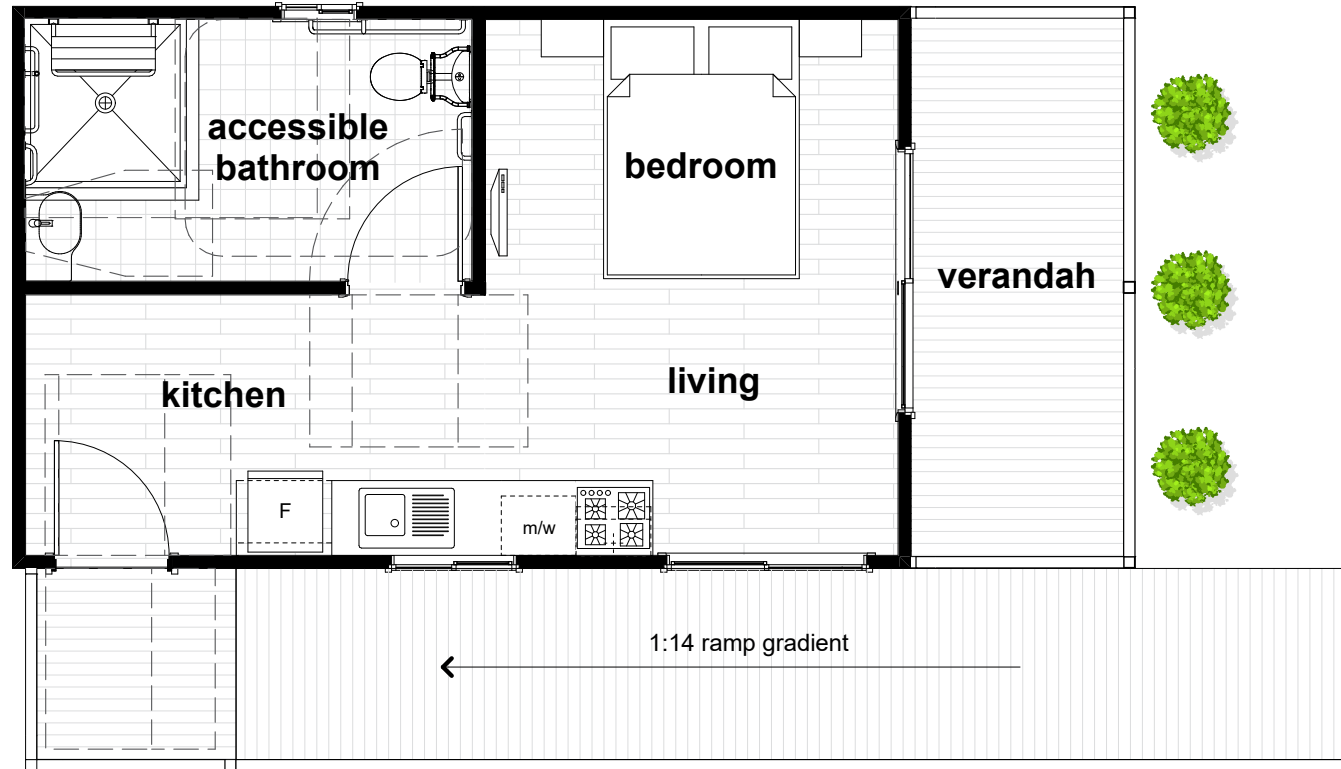

1 BEDROOM CABIN

TC1D_A

1  | 1  | 1 

Modules	1
Total Area	40.01m ²
Living	31.91m ²
Verandah	8.1m
Length	8.91m
Width	4.5m