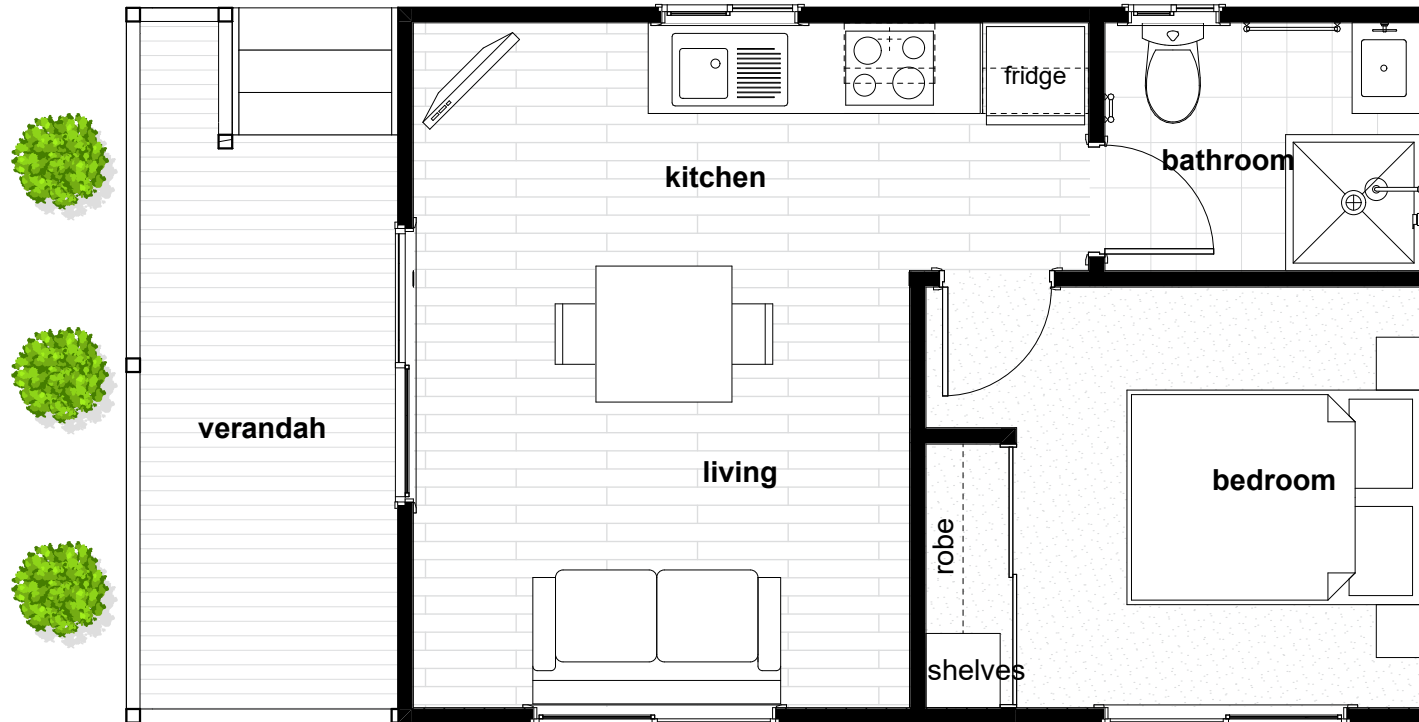

# 1 BEDROOM CABIN

## TC1C

1  | 1  | 1 

Modules	1
Total Area	41m <sup>2</sup>
Living	32.50m <sup>2</sup>
Verandah	8.5m
Length	8.67m
Width	4.73m