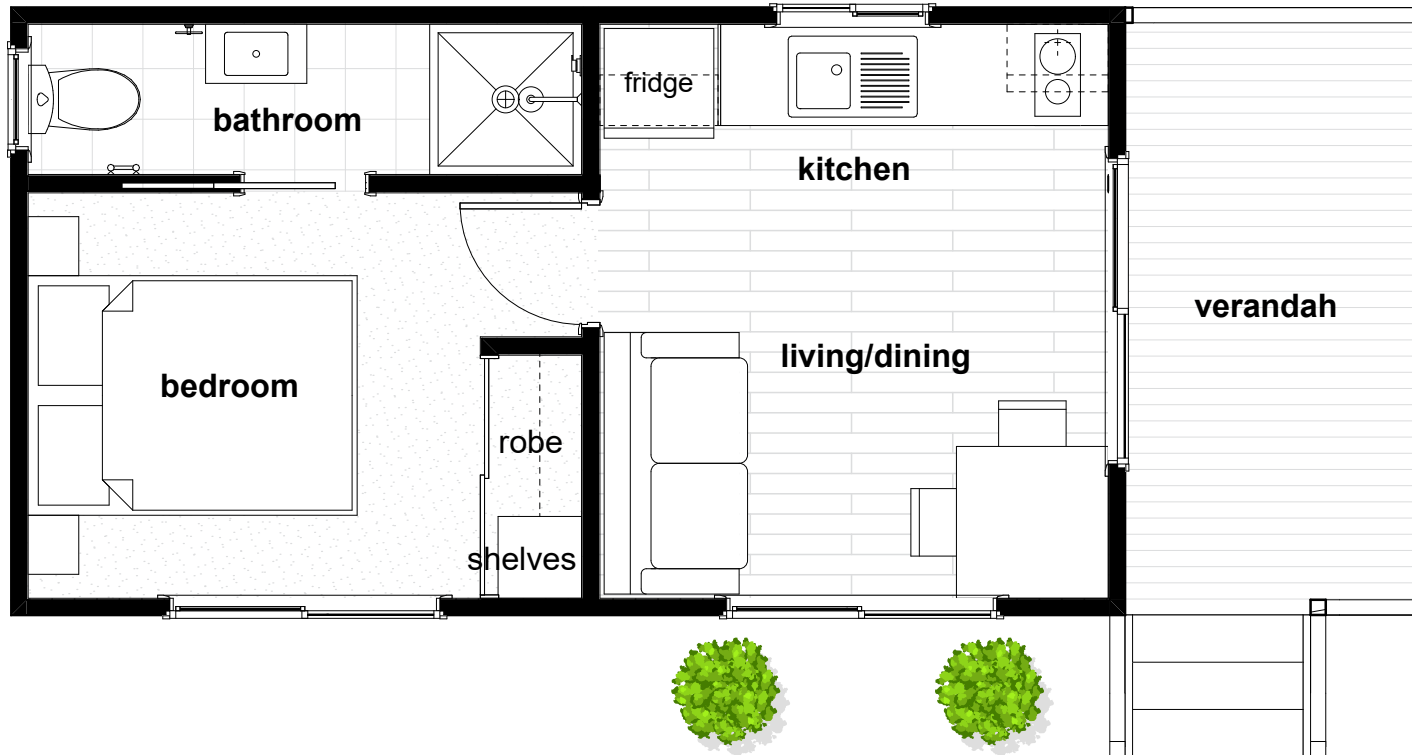

# 1 BEDROOM CABIN

## TC1B

1  | 1  | 1 

Modules	1
Total Area	28.75m <sup>2</sup>
Living	22.59m <sup>2</sup>
Verandah	6.16m
Length	8.4m
Width	3.4m