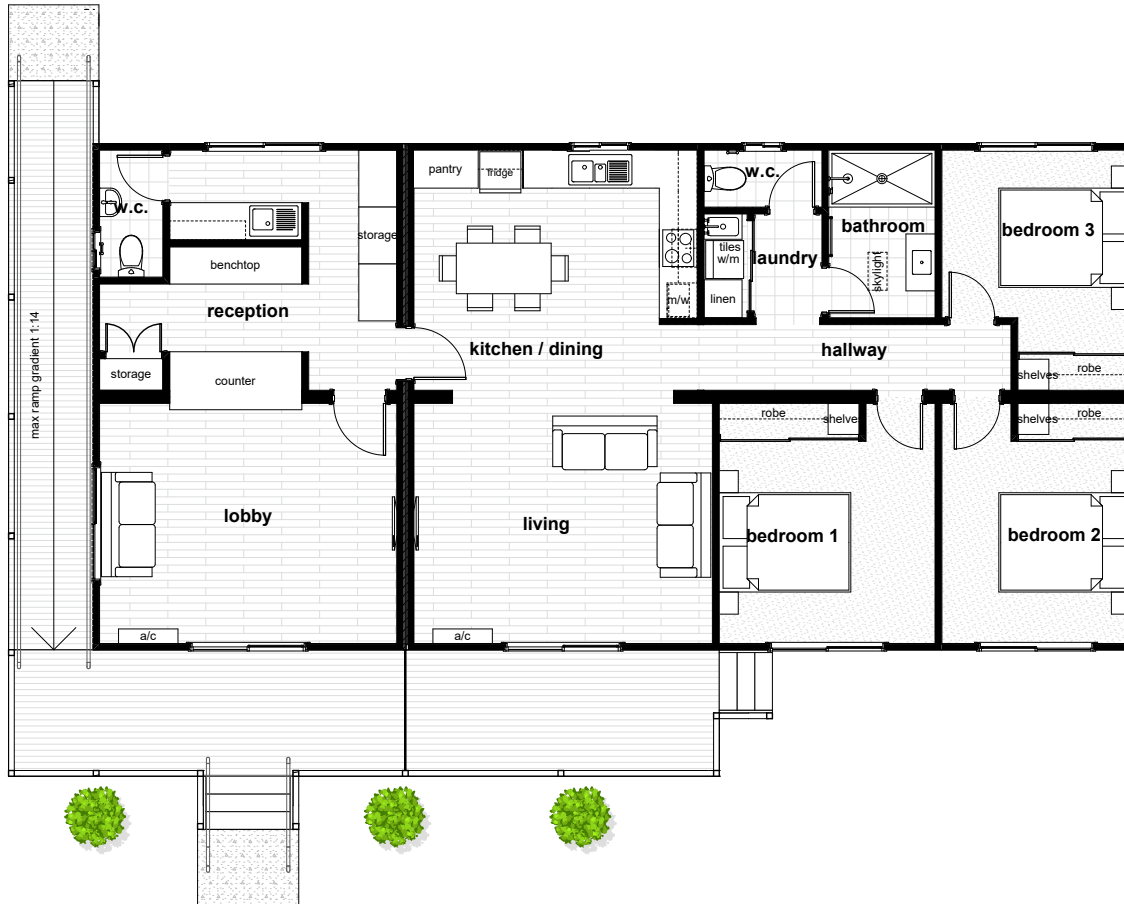

MANAGERS RESIDENCE & OFFICE

MRO3A\_A

3 | 1 | 2

Modules	1
Length	16.5m
Width	10.0m