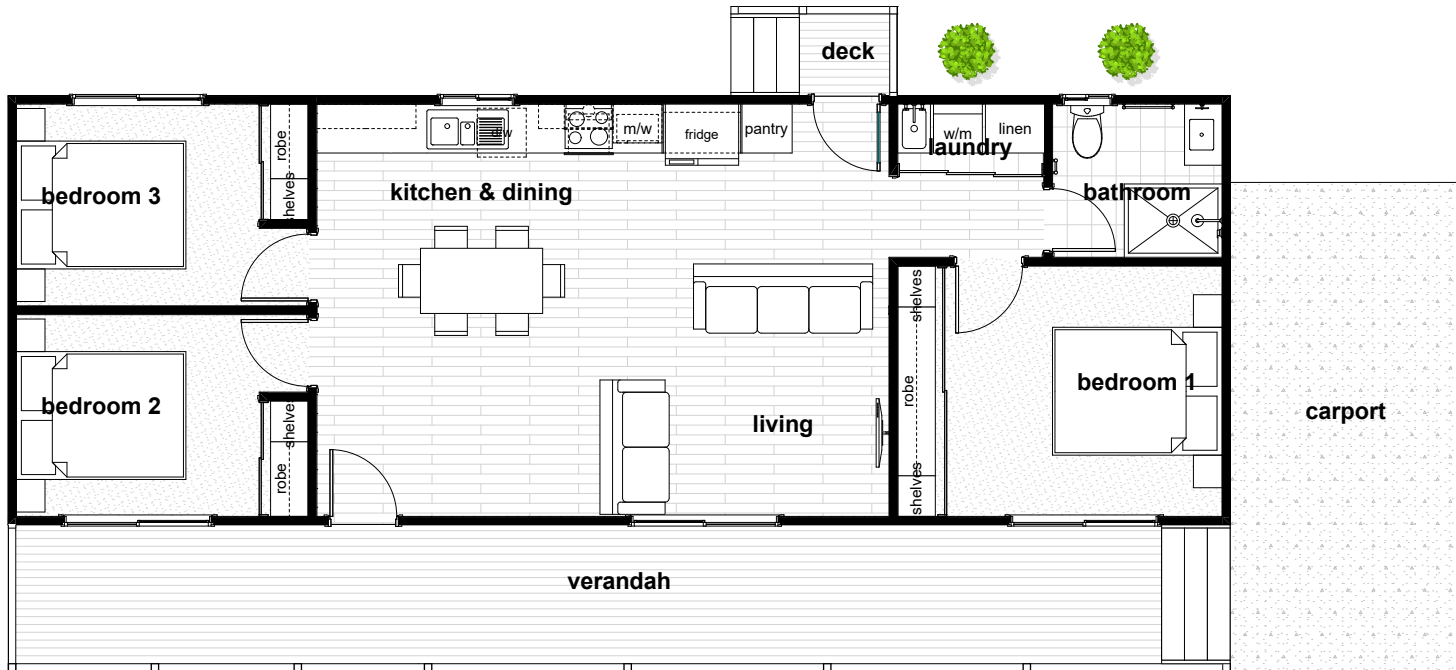

3 BEDROOM HOME

LV3E

3  | 1  | 1 

Modules	1
Total Area	105.9m ²
Living	78.9m ²
Verandah	27m
Length	15m
Width	7.1m