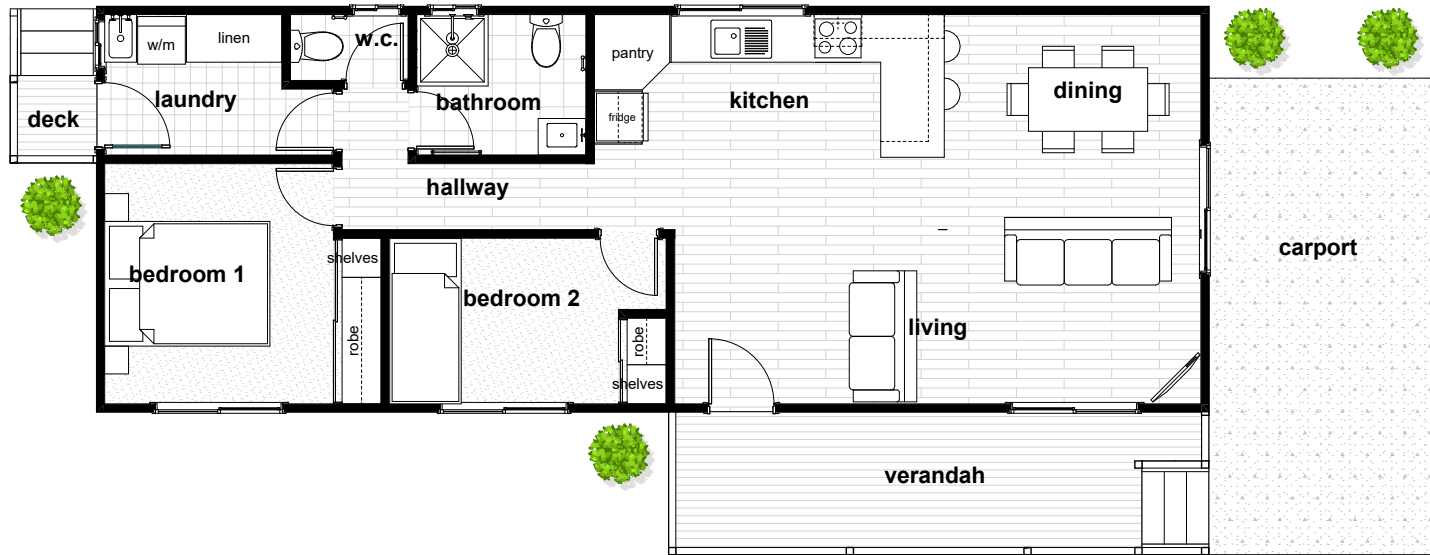

2 BEDROOM HOME

LV20

2  | 1  | 2 

Modules	1
Total Area	83.38m ²
Living	71.4m ²
Verandah	11.98m
Length	14m
Width	5.1m