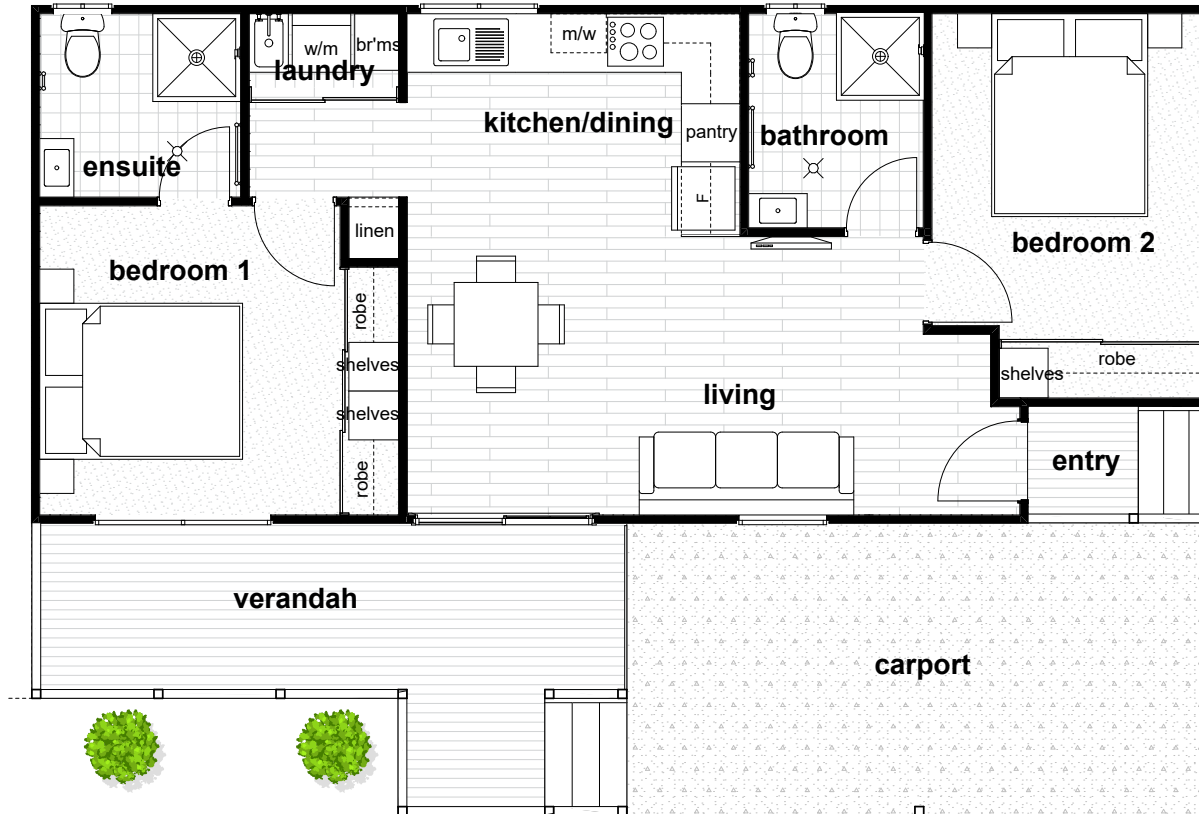

2 BEDROOM HOME

LV2K

2  | 2  | 2 

Modules	1
Total Area	73.7m ²
Living	60.44m ²
Verandah	13.26m
Length	12.1m
Width	5.16m