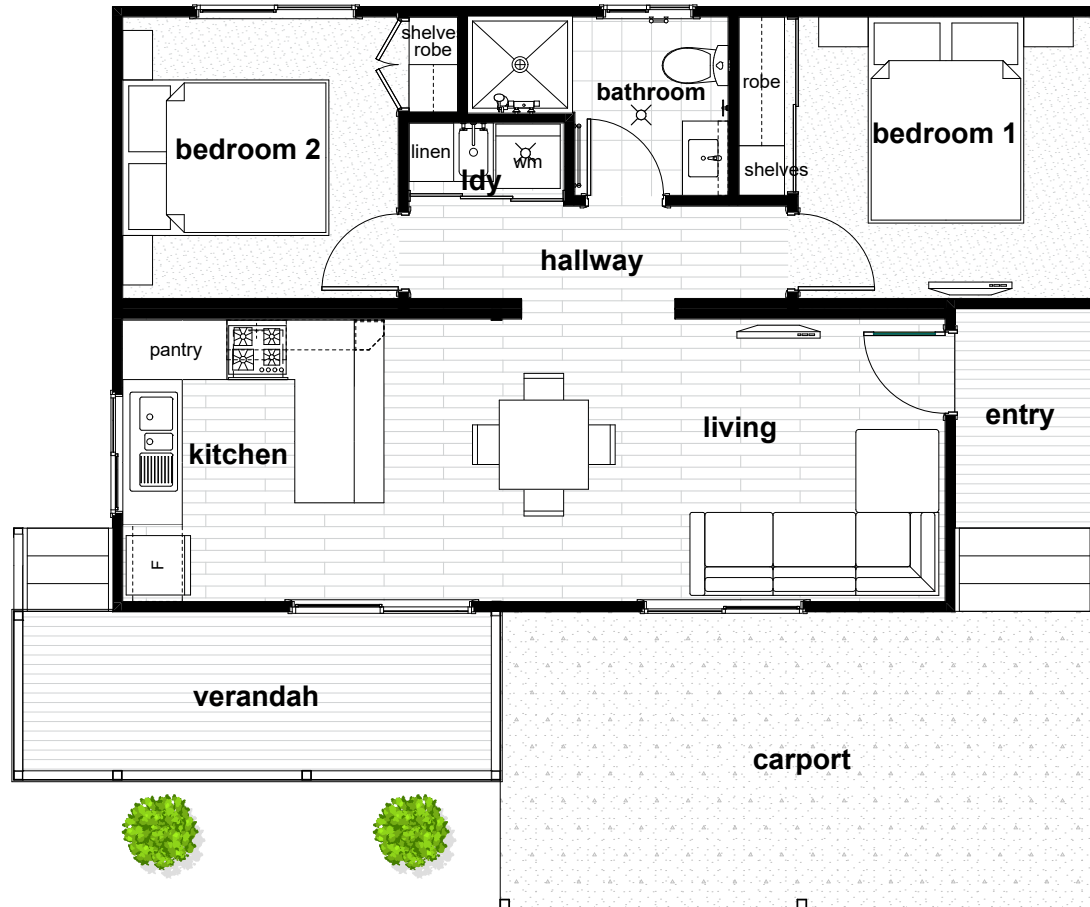

2 BEDROOM HOME

LV2E

2 | 1 | 1

Modules	2
Total Area	61.0m ²
Living	58.0m ²
Verandah	2.87m
Length	10m
Width	6.1m