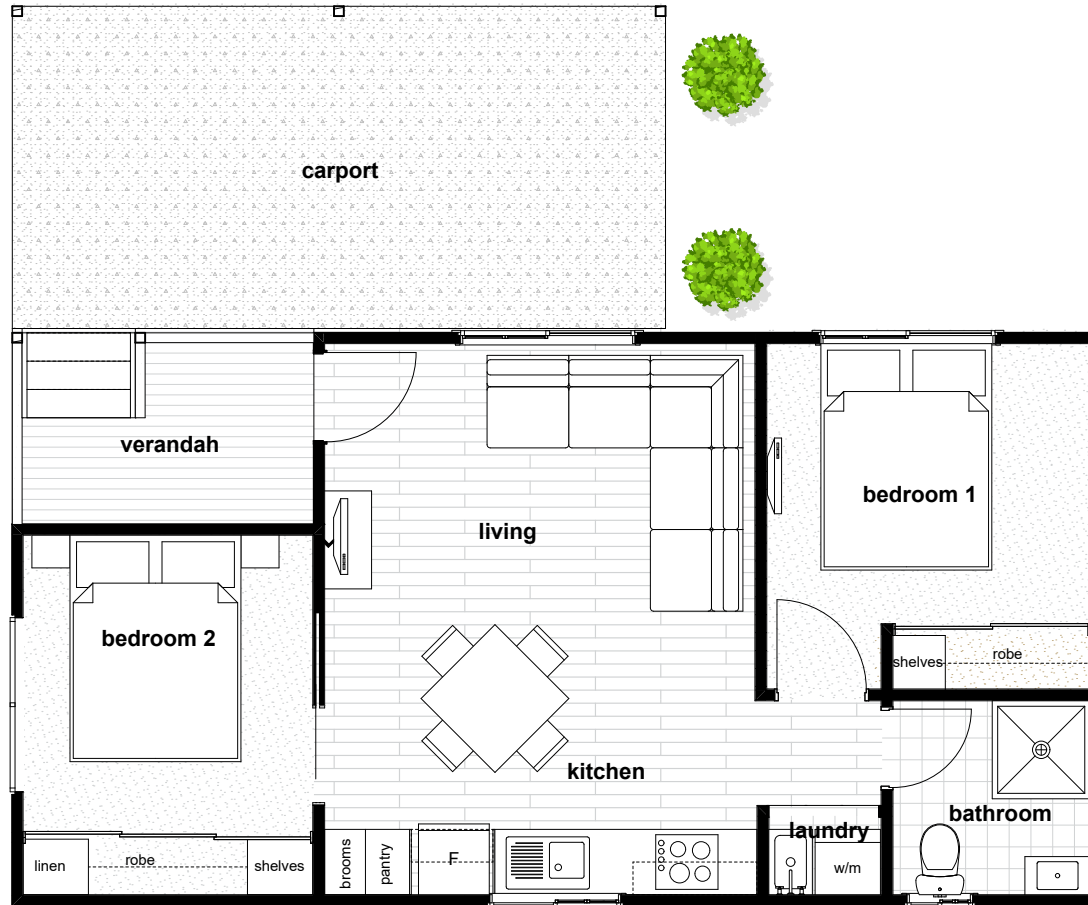

## 2 BEDROOM HOME

LV2D

2  | 1  | 1 

Modules	1
Total Area	52.6m <sup>2</sup>
Living	48.12m <sup>2</sup>
Verandah	4.48m
Length	10m
Width	5.26m