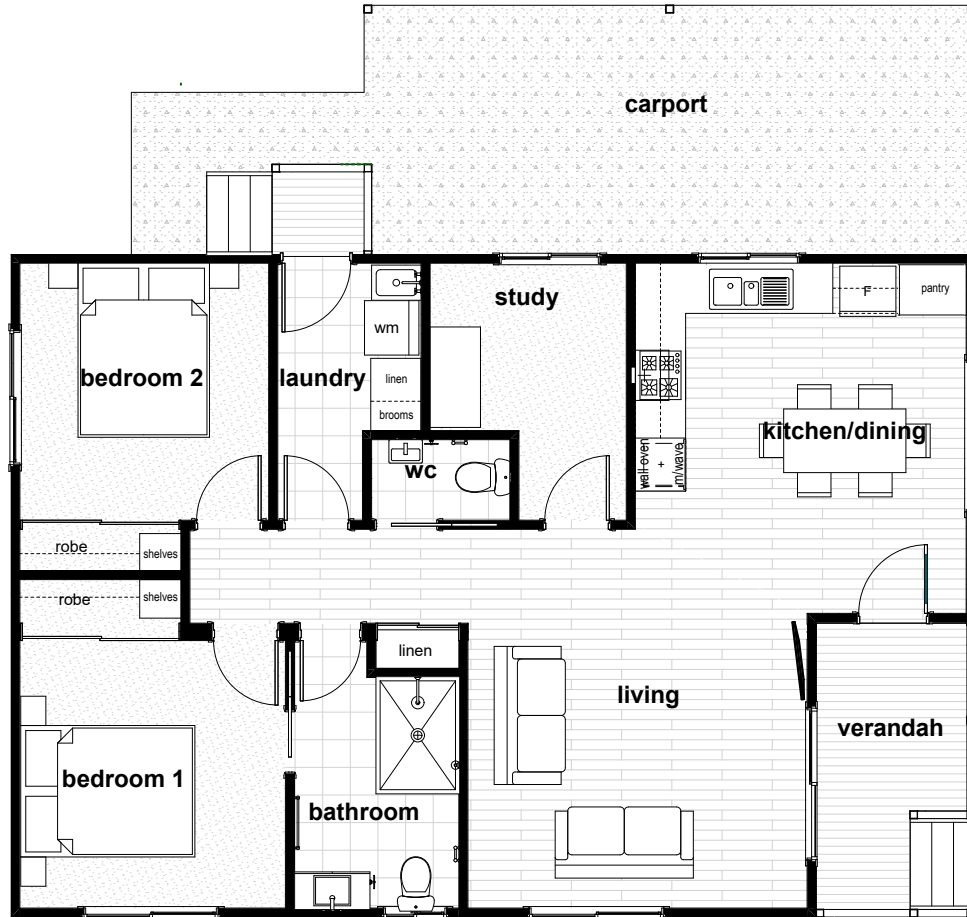

2 BEDROOM + STUDY HOME

LV2AS

2 | 1 | 2 | 1

Modules	2
Total Area	90.85m ²
Living	84.42m ²
Verandah	6.43m
Length	11.5m
Width	7.9m