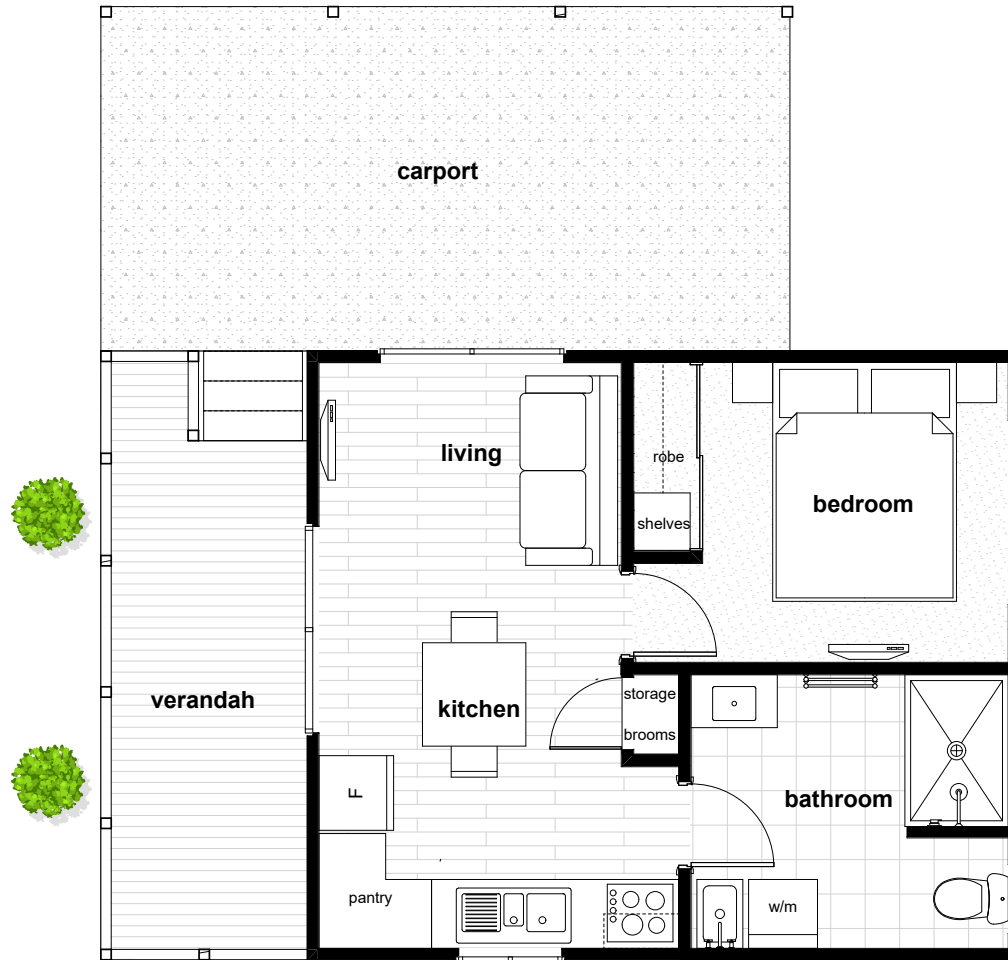

# 1 BEDROOM HOME

LV1A

1  | 1  | 1 

Modules	1
Total Area	42.4m <sup>2</sup>
Living	32.89m <sup>2</sup>
Verandah	9.51m
Length	8m
Width	5.3m