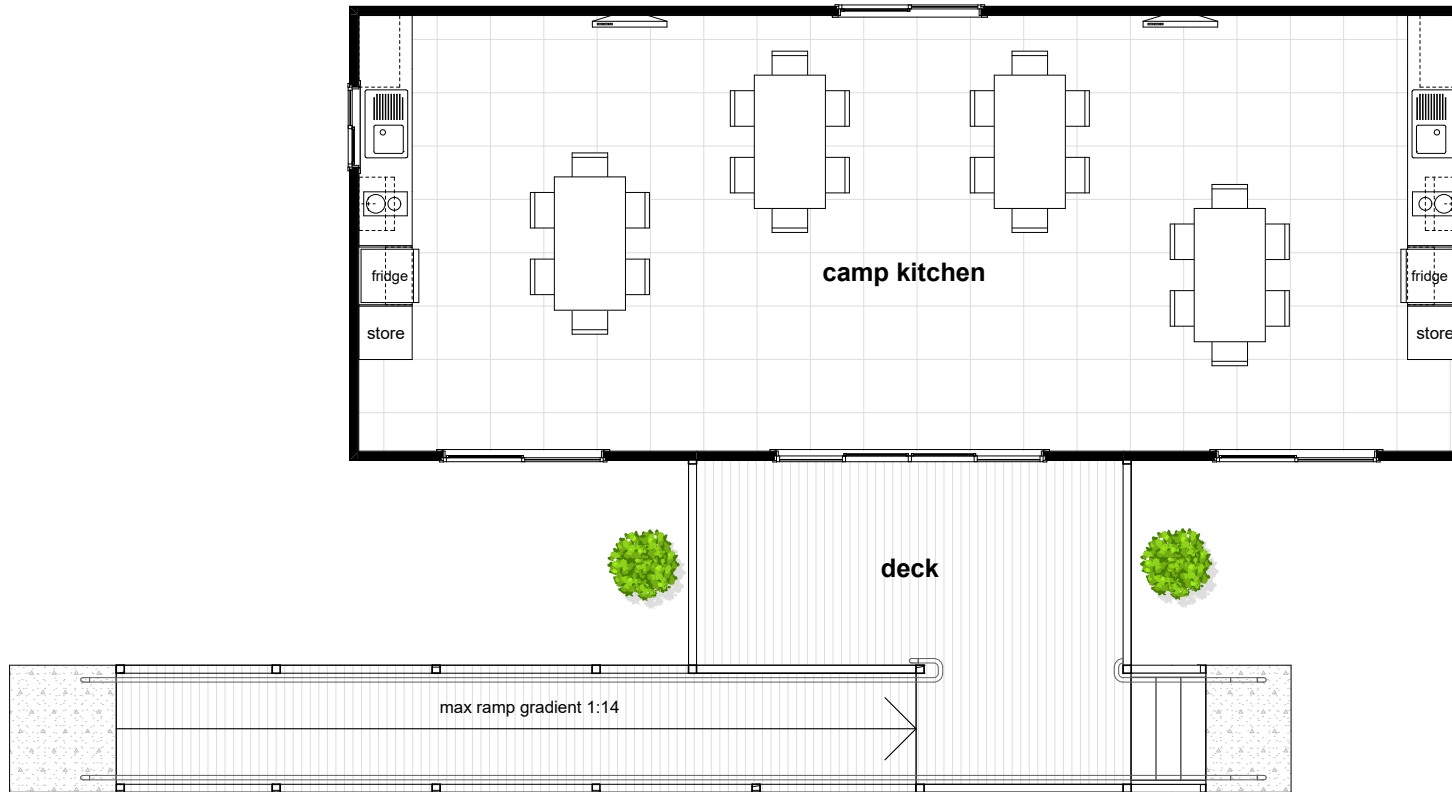

CAMP KITCHENS

CKB_A

Modules	1
Length	12.6m
Width	7.5m