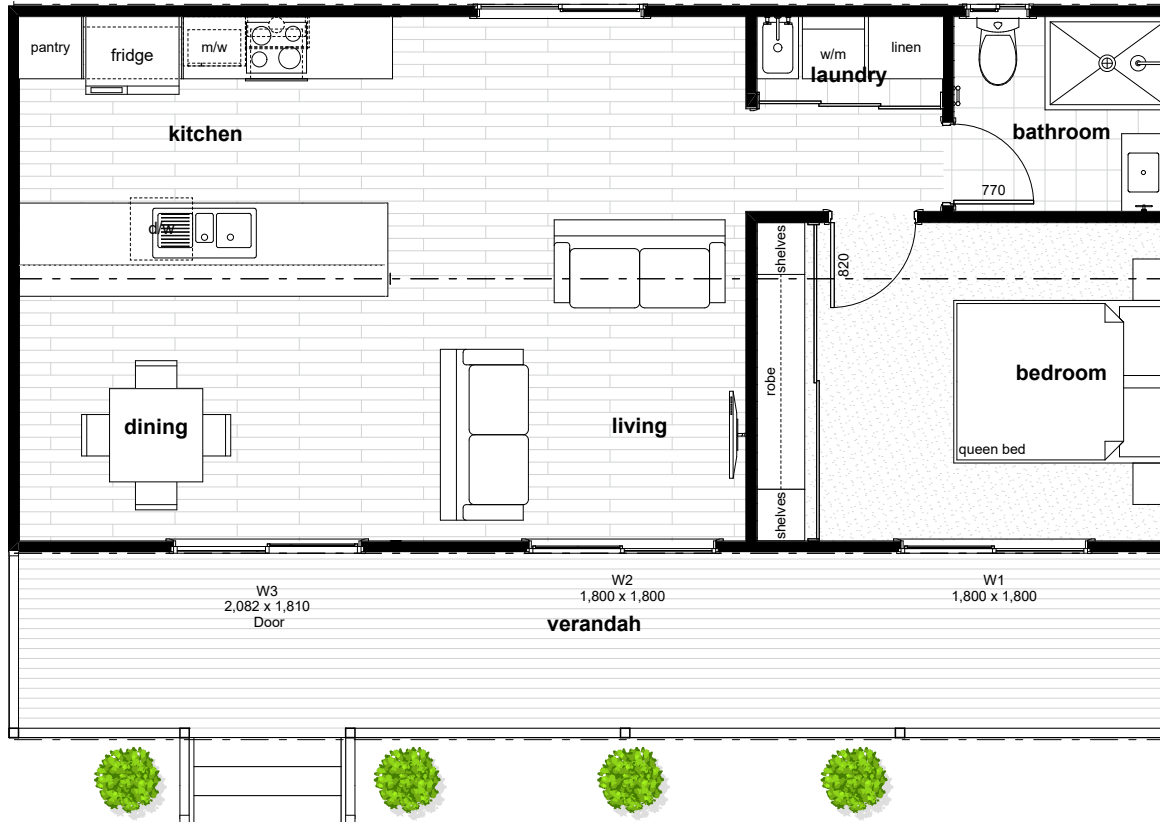

1 BEDROOM HOME

Abbott

1  | 1  | 1 

| | |
|------------|---------------------|
| Modules | 1 |
| Total Area | 80.23m ² |
| Living | 59.45m ² |
| Verandah | 20.34m |
| Length | 11.3m |
| Width | 7.1m |

FACADES